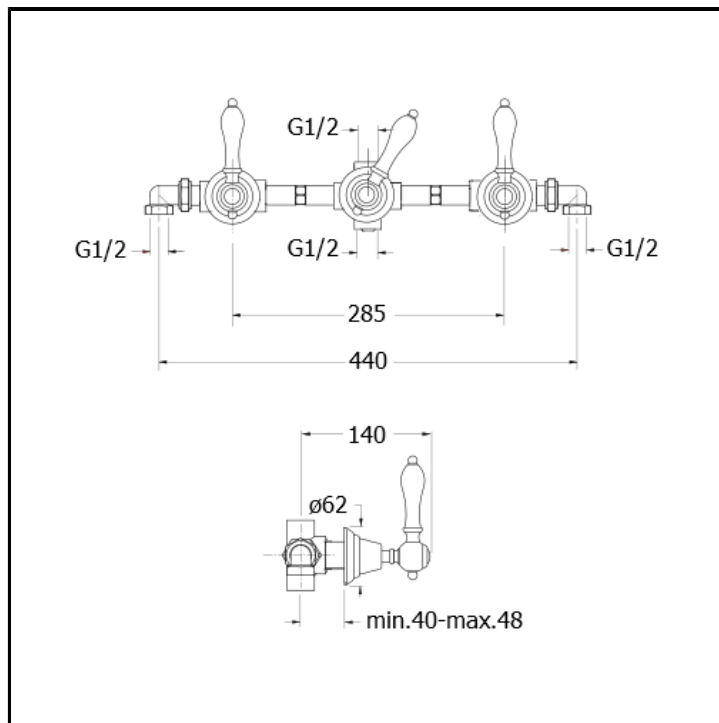

CRICL114

Complete 3 hole concealed bath/shower mixer with 2 outlets diverter

FINITURE

-  Chrome
-  Yellow gold oro
-  Brushed old brass

CHARACTERISTICS

-

COMMAND

- Bicomando