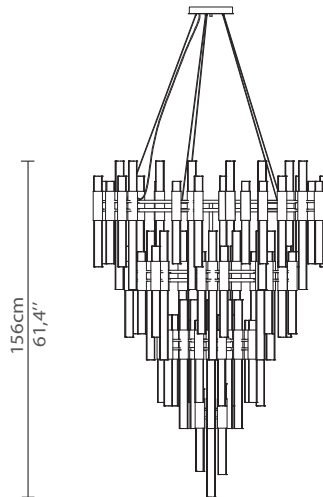

CABINETS & BOOKCASES

WATERFALL | chandelier

109cm
42,9"

156cm
61,4"

DIMENSIONS

Cord Height: Adjustable with 200cm
| 78,74"

Height: 156cm | 61,4"

Diameter: 109 cm | 42,9"

MATERIALS

Body: Brass & Crystal Glass

STANDARD FINISHES

Body: Gold plated

WEIGHT

Apróx: 69kg | 152,1lbs

BULBS

168x g9 Halogen Bulbs (40W
max)*USA not included

Voltage: 220-240V

PACKAGING

Volume: 2,1 m³ | 74,2ft³

Weight: 89kg | 196,2lbs