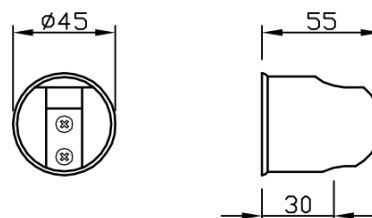

Wall mounted exposed holder

Wall mounted exposed conical adjustable holder with "K" bracket
33200-CR

TECHNICAL INFORMATION

Brass exposed articulated conical holder, "K" bracket. CHROME

FEATURES

PICTURE

TECHNICAL DRAWING