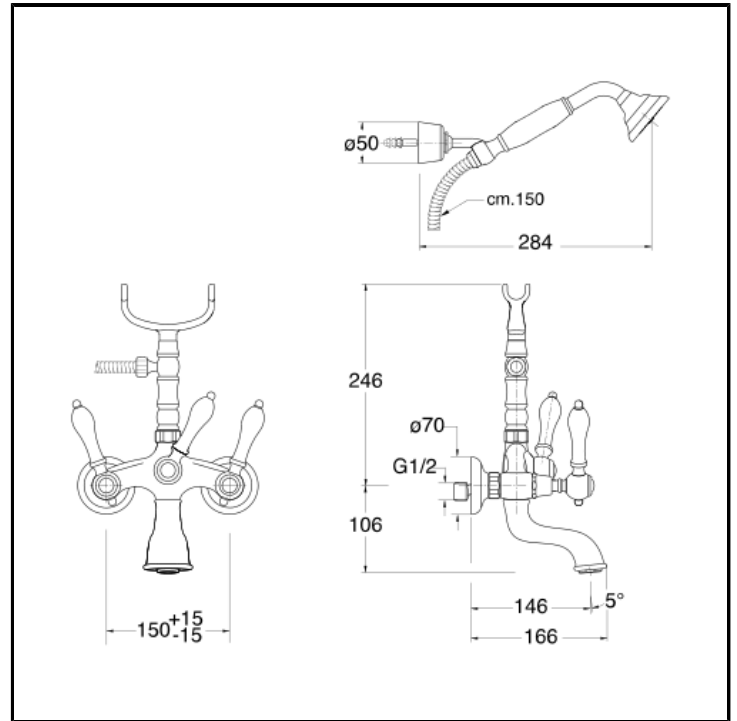

CRICL101

External bath mixer with flexible hose and adjustable anti-lime hand shower

FINITURE

-  Chrome
-  Yellow gold oro
-  Brushed old brass

CHARACTERISTICS

-

FEATURES FROM TECHNOLOGIES

-
-

COMMAND

- Bicomando

INSTALLATION

- Wall

TPOLOGY

-

ENVIRONMENT

- Bathroom