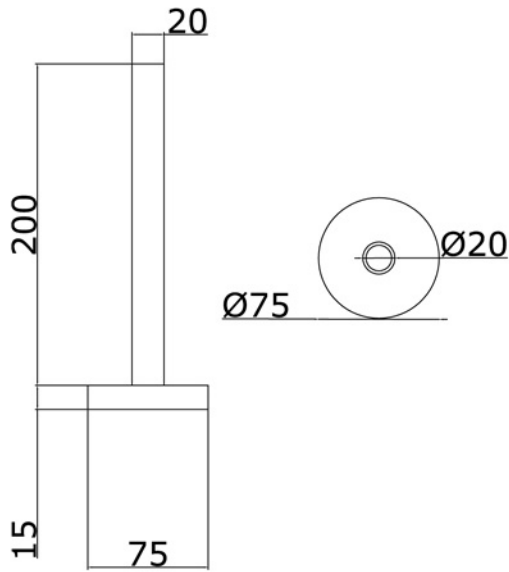

| TOWELWARMER Collection | |
|--|---|
| Code | Description |
| 9060-C 9061-I/N/O/OR 9061-B/ND/R | Angel towel warmer 675x970 mm (430 W - 380 Kcal/h t 50°) Chrome Incalux, Nickel, Dark Gold, Rose Gold Bronze, Dark Nickel, Copper |

Verona - Italy
 tel. +39 045 8006917
 fax. +39 045 8020111
 gentry-home.com

| TOWELWARMER Collection | |
|--|--|
| Code | Description |
| 9127-C 9128-I/N/O/OR 9128-B/ND/R | Valves (pair) Chrome Incalux, Nickel, Dark Gold, Rose Gold Bronze, Dark Nickel, Copper Fittings available 12/14/16 copper 12/14/16 covered |
| 9126 | Electrical element complete with thermostatic control |