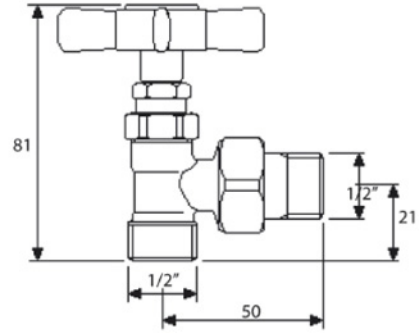

| TOWELWARMER Collection | |
|--|---|
| Code | Description |
| 9060-C 9061-I/N/O/OR 9061-B/ND/R | Angel towel warmer 675x970 mm (430 W - 380 Kcal/h t 50°) Chrome Incalux, Nickel, Dark Gold, Rose Gold Bronze, Dark Nickel, Copper |

Verona - Italy
 tel. +39 045 8006917
 fax. +39 045 8020111
 gentry-home.com

| TOWELWARMER Collection | |
|--|--|
| Code | Description |
| 9127-C 9128-I/N/O/OR 9128-B/ND/R | Valves (pair) Chrome Incalux, Nickel, Dark Gold, Rose Gold Bronze, Dark Nickel, Copper Fittings available 12/14/16 copper 12/14/16 covered |
| 9126 | Electrical element complete with thermostatic control |