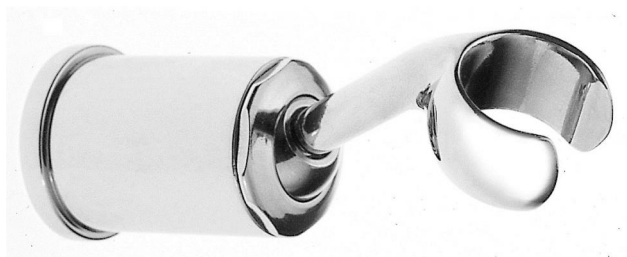

Wall mounted exposed holder

Wall mounted exposed cylindrical adjustable holder with "K" bracket
32900/SC-CR

TECHNICAL INFORMATION

Brass exposed articulated cylindric holder, "K" bracket.
CHROME

FEATURES

PICTURE

TECHNICAL DRAWING

SPARE PARTS

FINISHINGS