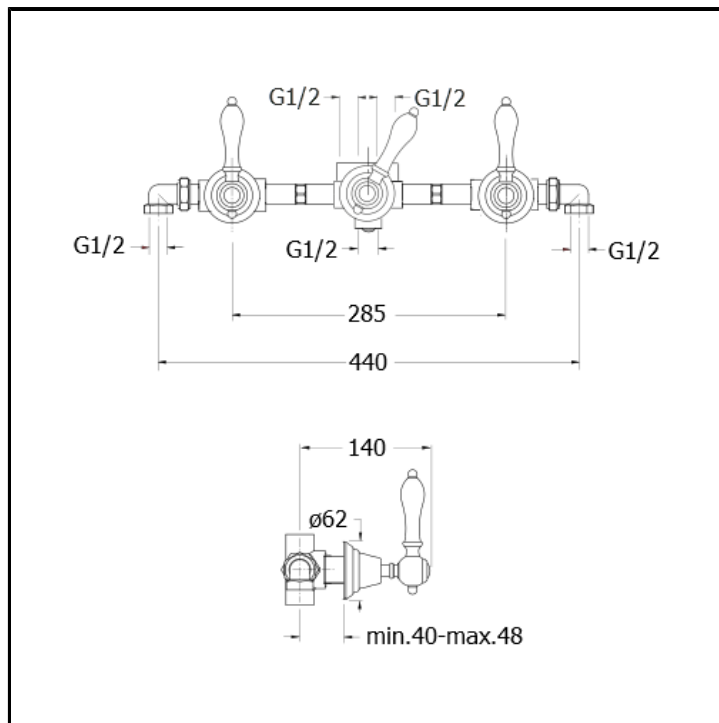

CRICL115

Complete 3 hole concealed bath/shower mixer with 3 outlets diverter

FINITURE

-  Chrome
-  Yellow gold oro
-  Brushed old brass

CHARACTERISTICS

-

COMMAND

- Bicomando