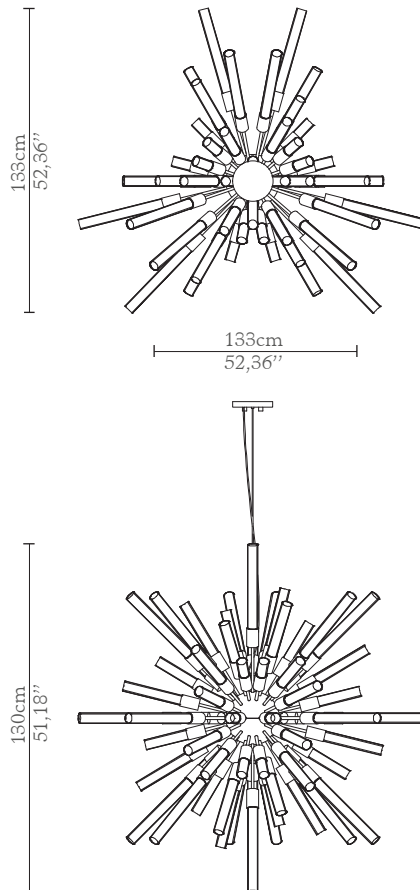

CABINETS & BOOKCASES

WATERFALL SPUTNIK | suspension

DIMENSIONS

Cord Height Adjustable with 200cm
| 78,74"

Height: 130cm | 51,18"

Diameter: 133cm | 52,36"

MATERIALS

Body: Brass & Crystal Glass

STANDARD FINISHES

Body: Gold plated

WEIGHT

Apròx: 75kg | 165,35lbs

BULBS

96x g9 Halogen Bulbs (40W
max)*USA not included
Voltage: 220-240V

PACKAGING

Volume: 2,86m³ | 100ft³
Weight: 85kg | 187,39lbs