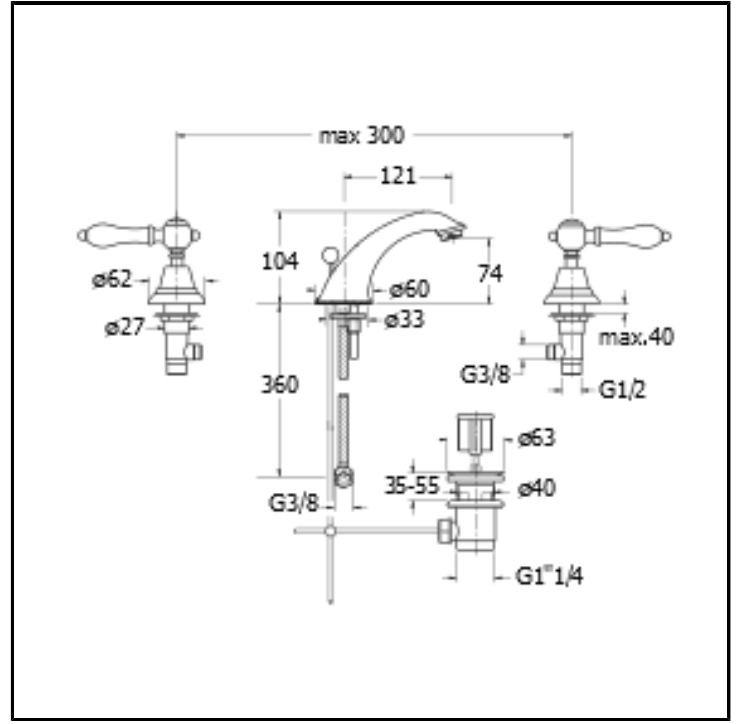

CRICL201

3 hole basin mixer REGULAR with 1"1/4 pop up waste

FINITURE

-  Chrome
-  Yellow gold oro
-  Brushed old brass

FEATURES (MODEL NAME SIDE)

- Regular

FEATURES FROM TECHNOLOGIES

-
-
-