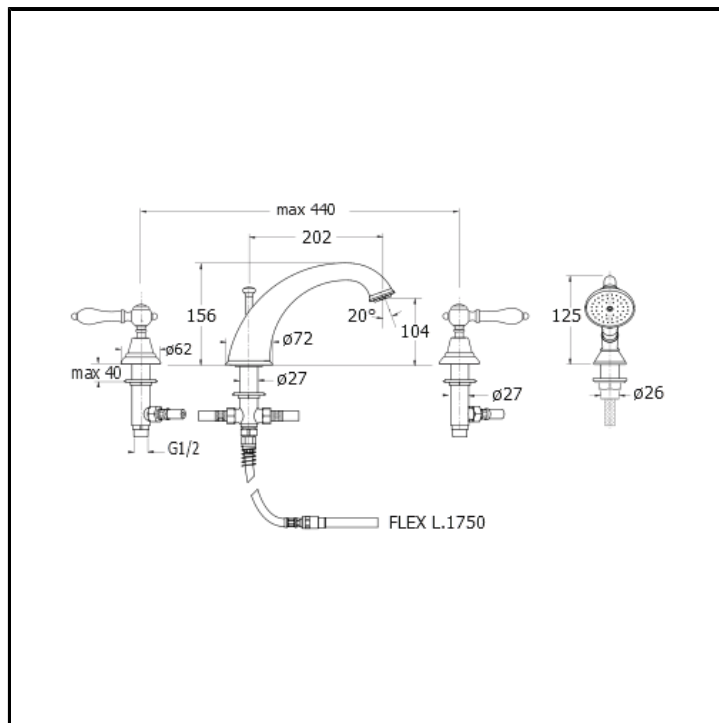

4 hole deck mounted bath mixer with diverter, spout and pull-out anti-lime hand shower

FINITURE

-  Chrome
-  Yellow gold oro
-  Brushed old brass

CHARACTERISTICS

-

FEATURES FROM TECHNOLOGIES

-
-

COMMAND

- Bicomando

INSTALLATION

- Tub edge

TPOLOGY

-

ENVIRONMENT

- Bathroom