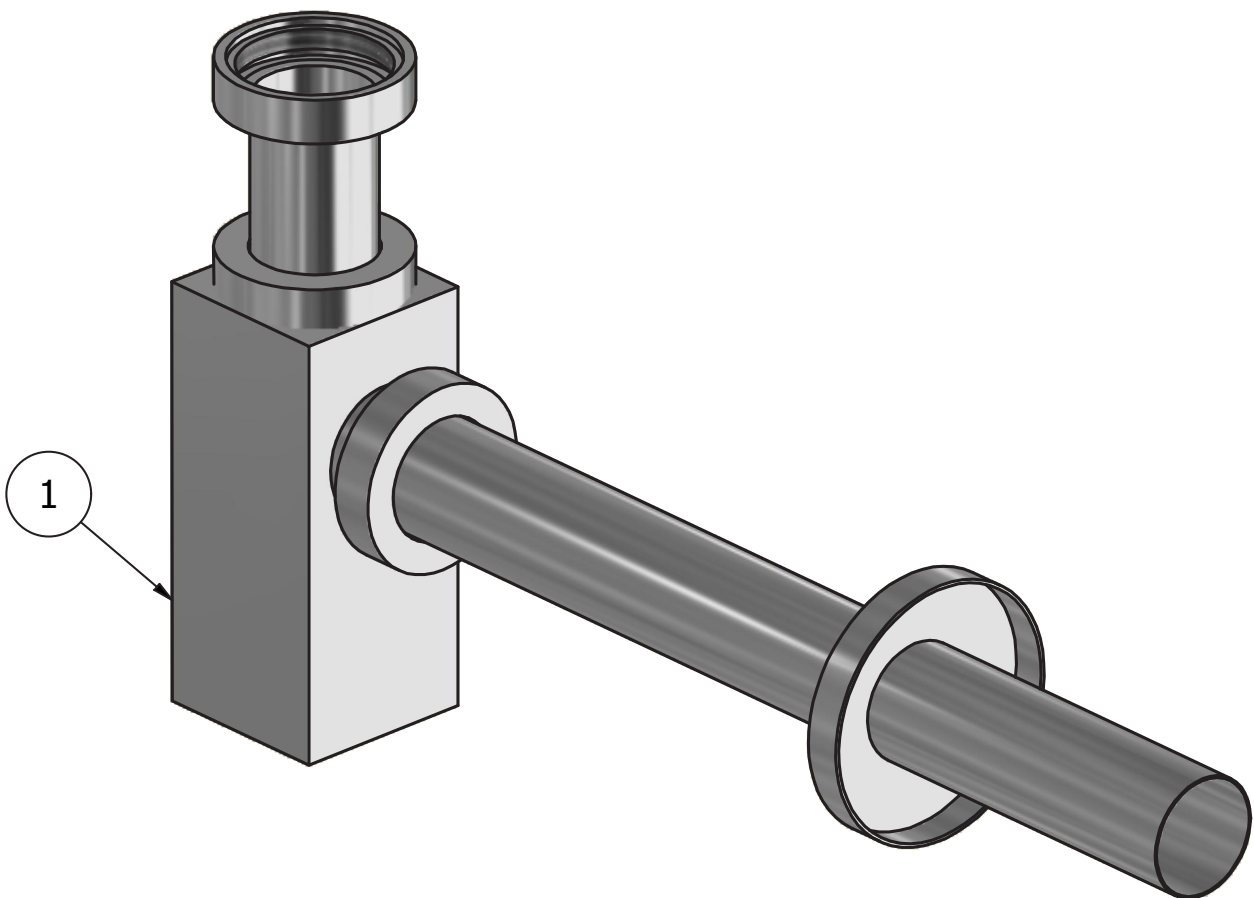

WE ARE **IB**

Elenco parti			
ELEM.	CODICE	NUMERO DI MAGAZZINO	QTÀ
1	AQ0014505	Square bottle trap	1