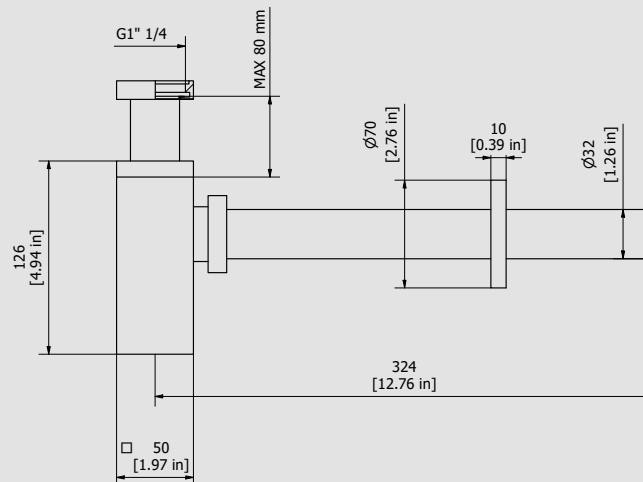

#### Square bottle trap

Box Dimensions

340x180x70 mm

Weight

1.0 kg

Finishes

- **CC**  
CHROME
- **PL**  
PLATINUM
- **SS**  
BRUSHED  
NICKEL
- **ON**  
NATURAL  
BRASS
- **BO**  
MATT  
WHITE
- **NP**  
MATT  
BLACK
- **CF**  
BLACK  
CHROME
- **CS**  
BRUSHED  
BLACK  
CHROME
- **II**  
PALE  
GOLD
- **IS**  
BRUSHED  
PALE GOLD
- **RS**  
ROSE  
GOLD
- **SR**  
BRUSHED  
ROSE GOLD
- **OO**  
GOLD
- **OS**  
BRUSHED  
GOLD
- **RR**  
ANTIQUÉ  
COPPER
- **BB**  
ANTIQUÉ  
BRONZE

Dimensions

Cartridge

-

Threaded fitting

**G1"1/4 female**

Aerator

-

Flow Rate (+/-10%)

**1 BAR**  
- l/m

**2 BAR**  
- l/m

**3 BAR**  
- l/m

Production

**Main body is a single hot stamped pieces**

Material

**BRASS**  
According to CuZn39Pb3 (CW614N)  
Max Lead content: 2.5%

WE ARE **IB**