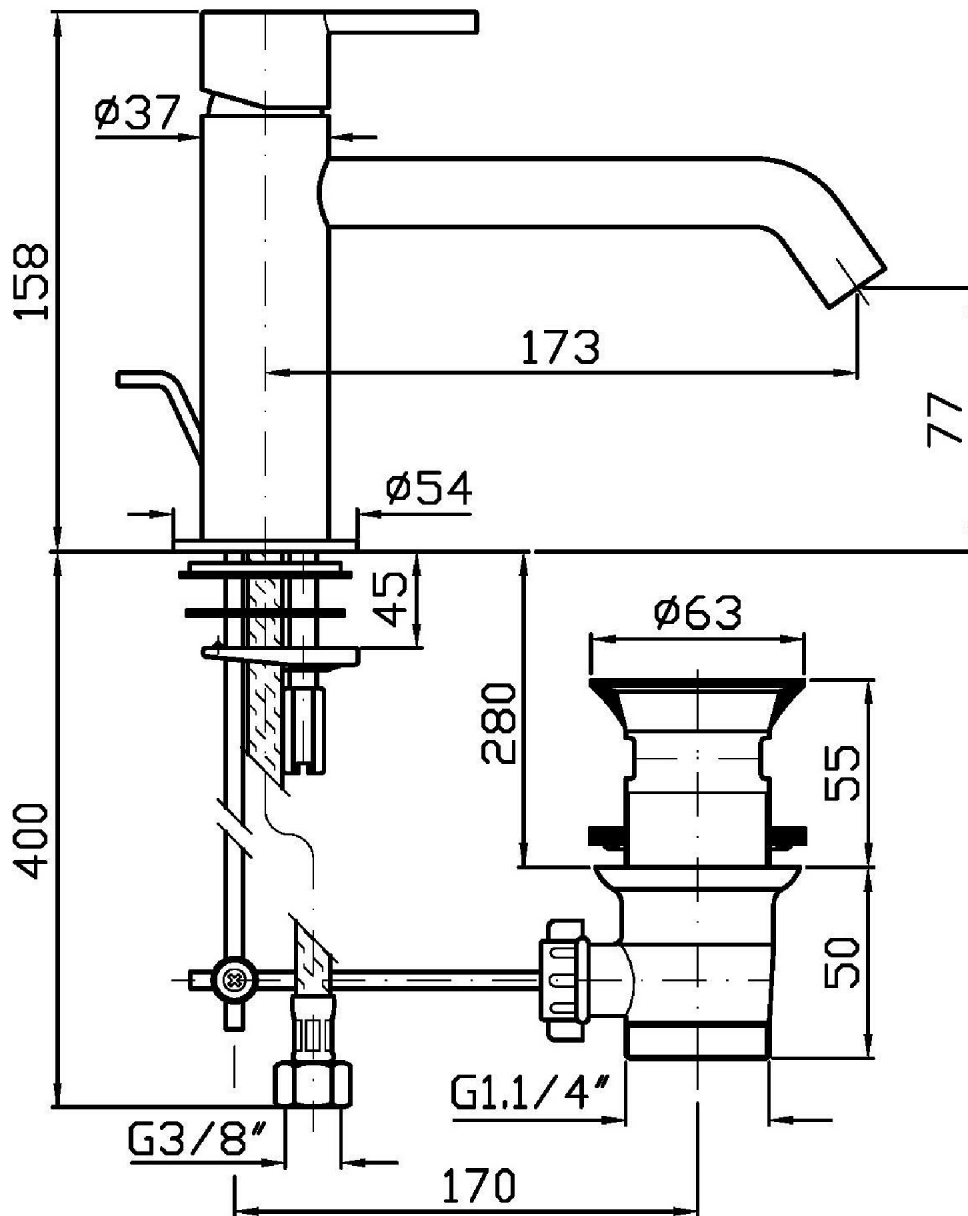

Single lever basin mixer with extended spout, aerator, 1¼" pop-up waste, flexible tails.

Finiture / Finishes

Cromo / Chrome

Nickel Spazzolato /
Brushed Nickel

C3

Nero Opaco Goffrato /
Embossed Matt Black

N1

GILL

ZGL705

Disegno Complessivo / Overall Drawing

GILL

ZGL705

Esplosi / Exploded

GILL

ZGL705 Portate / Flowrates (lt/min)

PRESSIONE PRESSURE	1 BAR	2 BAR	3 BAR	4 BAR	5 BAR
P1 LAVABO BASIN	3,7	5,1	5,4	5,4	5,4
P2					
P3					
P4					
P5					

GILL

ZGL705 Pesì e Misure / Weights and Sizes

Peso (Kg) Weight (lb)	2,20 (Kg)	4,85 (lb)
Volume test (dc3) - (in3)	7,50 (dc3)	457,68 (in3)
h (mm) - (in)	90,00 (mm)	3,54 (in)
L1 (mm) - (in)	250,00 (mm)	9,84 (in)
L2 (mm) - (in)	333,00 (mm)	13,11 (in)