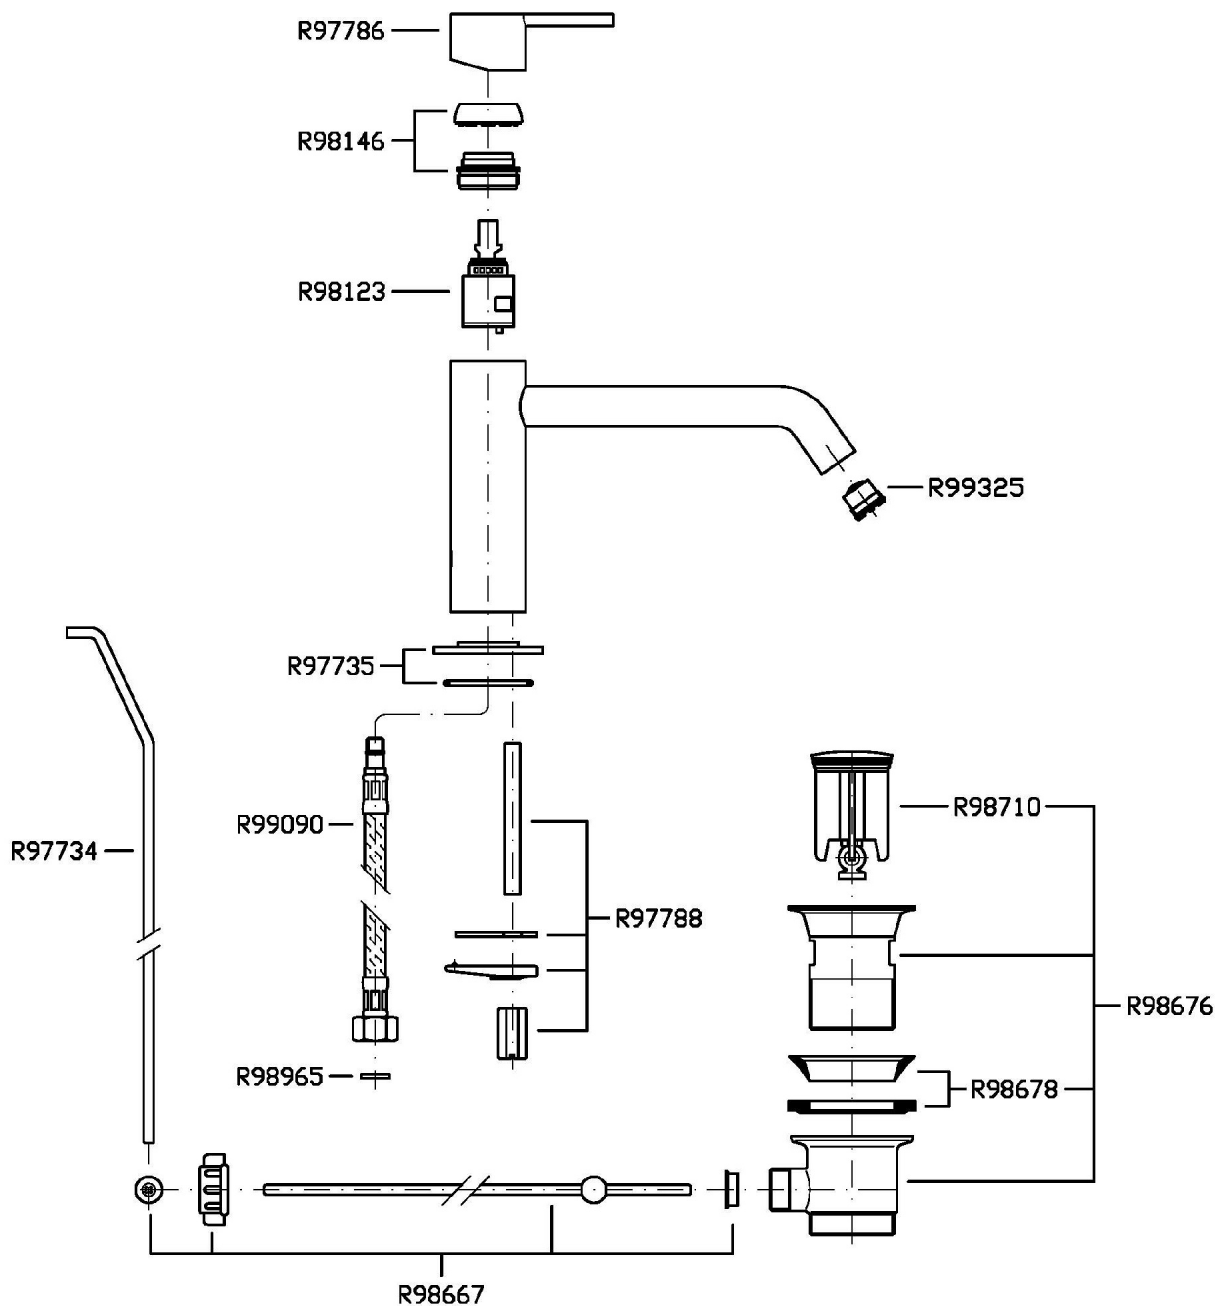

Single lever basin mixer with extended spout, aerator, 1¼" pop-up waste, flexible tails.

Finiture / Finishes

Cromo / Chrome

Nickel Spazzolato /
Brushed Nickel

C3

Nero Opaco Goffrato /
Embossed Matt Black

N1

GILL

ZGL705

Disegno Complessivo / Overall Drawing

GILL

ZGL705

Esplosi / Exploded

GILL

ZGL705 Portate / Flowrates (lt/min)

PRESSIONE PRESSURE	1 BAR	2 BAR	3 BAR	4 BAR	5 BAR
P1 LAVABO BASIN	3,7	5,1	5,4	5,4	5,4
P2					
P3					
P4					
P5					

GILL

ZGL705 Pesì e Misure / Weights and Sizes

Peso (Kg) Weight (lb)	2,20 (Kg)	4,85 (lb)
Volume test (dc3) - (in3)	7,50 (dc3)	457,68 (in3)
h (mm) - (in)	90,00 (mm)	3,54 (in)
L1 (mm) - (in)	250,00 (mm)	9,84 (in)
L2 (mm) - (in)	333,00 (mm)	13,11 (in)