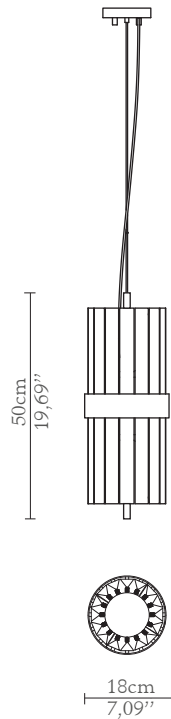

CABINETS & BOOKCASES

LIBERTY SMALL | pendant

DIMENSIONS

Height: 50cm | 19,69"

Diam: 18cm | 7,09"

Cord Height: Adjustable with 200
cm | 78,74"

MATERIALS

Body: Brass & Crystal Glass

STANDARD FINISHES

Body: Gold plated

WEIGHT

Aprox: 12kg | 26,46lbs

BULBS

6x g9 Halogen Bulbs (40W
max)*USA not included
Voltage: 220-240V

PACKAGING

Volume: 0,16m³ | 5,65t³

Weight: 22kg | 48,50lbs