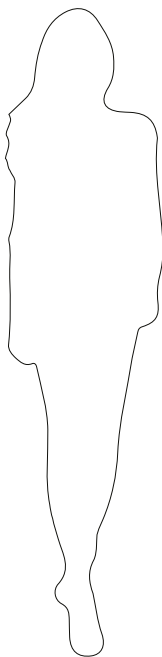

CABINETS & BOOKCASES

LIBERTY SMALL | pendant

DIMENSIONS

Height: 50cm | 19,69"

Diam: 18cm | 7,09"

Cord Height: Adjustable with 200
cm | 78,74"

MATERIALS

Body: Brass & Crystal Glass

Weight: 22kg | 48,50lbs