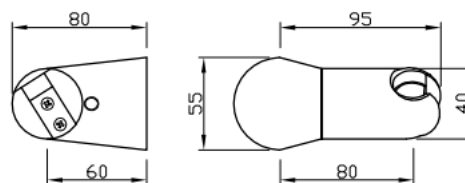

Wall mounted exposed holder

Wall mounted exposed adjustable ABS holder
32950-CR

TECHNICAL INFORMATION

ABS exposed articulated holder. CHROME

FEATURES

PICTURE

TECHNICAL DRAWING

SPARE PARTS