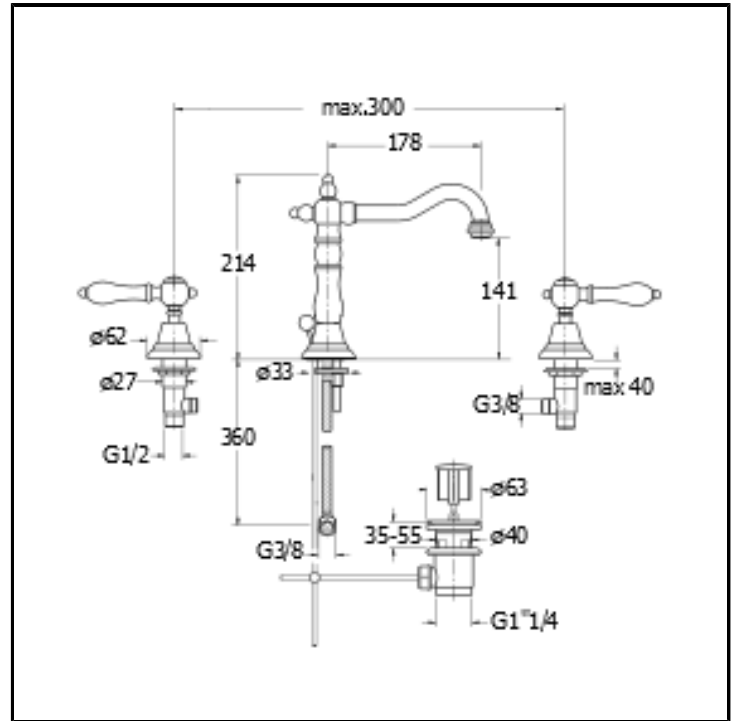

CRICL207

■ CRISTINA
RUBINETTERIE

3 hole basin mixer REGULAR with 1"1/4 pop up waste

FINITURE

-  Chrome
-  Yellow gold oro
-  Brushed old brass

FEATURES (MODEL NAME SIDE)

- Regular

FEATURES FROM TECHNOLOGIES