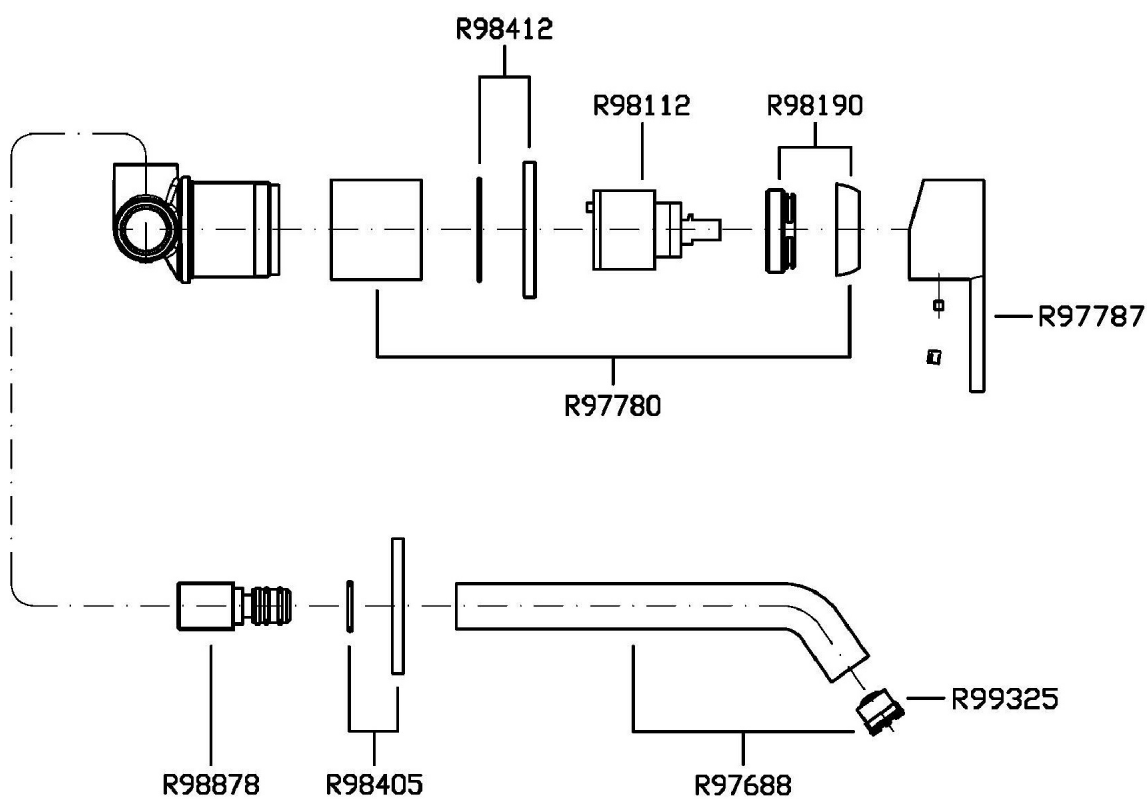

GILL

ZGL677

Esplosi / Exploded