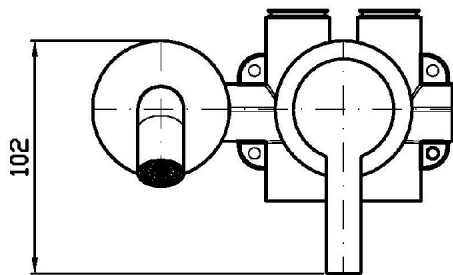

## GILL

ZGL677

Miscelatore monocomando incasso lavabo due fori. / 2 hole built-in single lever basin mixer.

Miscelatore monocomando incasso lavabo due fori con aeratore. Lunghezza bocca 175 mm.

2 hole built-in single lever basin mixer with aerator. Spout projection 175 mm.

## GILL

ZGL677

Disegno Complessivo / Overall Drawing

## GILL

ZGL677

Pesi e Misure / Weights and Sizes

|                               |               |                |
|-------------------------------|---------------|----------------|
| Peso ( Kg ) Weight ( lb )     | 0,90 ( Kg )   | 1,98 ( lb )    |
| Volume test ( dc3 ) - ( in3 ) | 3,32 ( dc3 )  | 202,60 ( in3 ) |
| h ( mm ) - ( in )             | 93,00 ( mm )  | 3,66 ( in )    |
| L1 ( mm ) - ( in )            | 162,00 ( mm ) | 6,38 ( in )    |
| L2 ( mm ) - ( in )            | 220,00 ( mm ) | 8,66 ( in )    |