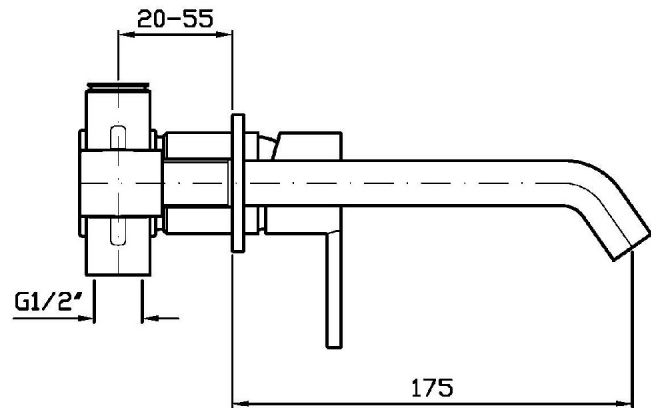

## GILL

ZGL677

Disegno Complessivo / Overall Drawing

## GILL

ZGL677

Pesi e Misure / Weights and Sizes

|                               |               |                |
|-------------------------------|---------------|----------------|
| Peso ( Kg ) Weight ( lb )     | 0,90 ( Kg )   | 1,98 ( lb )    |
| Volume test ( dc3 ) - ( in3 ) | 3,32 ( dc3 )  | 202,60 ( in3 ) |
| h ( mm ) - ( in )             | 93,00 ( mm )  | 3,66 ( in )    |
| L1 ( mm ) - ( in )            | 162,00 ( mm ) | 6,38 ( in )    |
| L2 ( mm ) - ( in )            | 220,00 ( mm ) | 8,66 ( in )    |