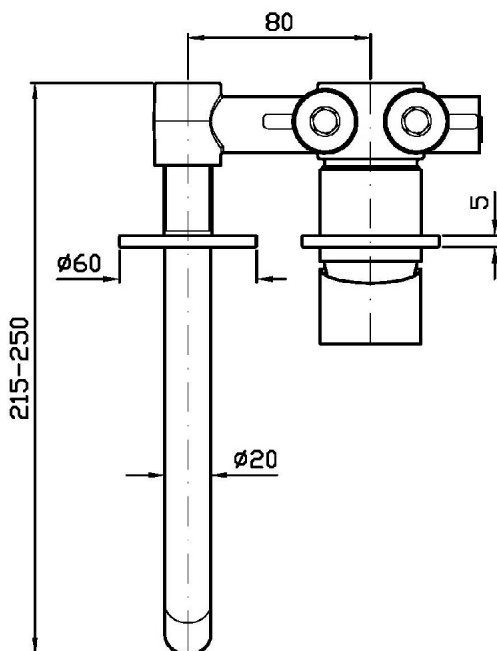

## GILL

ZGL677

Miscelatore monocomando incasso lavabo due fori. / 2 hole built-in single lever basin mixer.

Miscelatore monocomando incasso lavabo due fori con aeratore. Lunghezza bocca 175 mm.

2 hole built-in single lever basin mixer with aerator. Spout projection 175 mm.

## GILL

ZGL677

Disegno Complessivo / Overall Drawing

## GILL

ZGL677

Pesi e Misure / Weights and Sizes

|                               |               |                |
|-------------------------------|---------------|----------------|
| Peso ( Kg ) Weight ( lb )     | 0,90 ( Kg )   | 1,98 ( lb )    |
| Volume test ( dc3 ) - ( in3 ) | 3,32 ( dc3 )  | 202,60 ( in3 ) |
| h ( mm ) - ( in )             | 93,00 ( mm )  | 3,66 ( in )    |
| L1 ( mm ) - ( in )            | 162,00 ( mm ) | 6,38 ( in )    |
| L2 ( mm ) - ( in )            | 220,00 ( mm ) | 8,66 ( in )    |