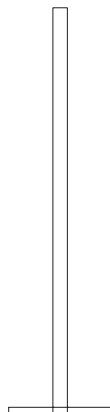

CABINETS & BOOKCASES

MAGNA I | floor

140cm
55,1"

36cm
14,2"

40cm
15,7"

DIMENSIONS

Height: 140cm | 55,1"

Length: 40cm | 15,7"

Depth: 36cm | 14,2"

MATERIALS

Body: Brass & Crystal

STANDARD FINISHES

Body: Gold Plated & Crystal White

WEIGHT

Aprox: 40kg | 88,2lbs

LED