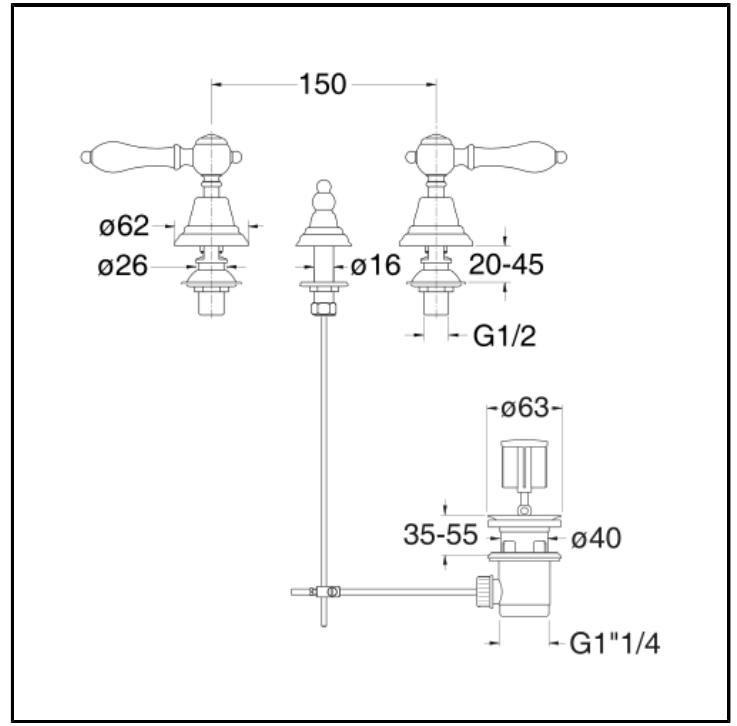

# CRICL301

3 hole bidet mixer with 1"1/4 pop up waste