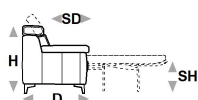

Multicovering / Components / Optional vers.

1134_m

Feet

PL2071

Ottoman

↑ fold following the dotted line ↑

gamma.premium 1134

L Length - H Height - D Depth - SH Seat Height - SD Seat Depth
 Dimensions refer to maximum sizes of the version with closed mechanism (where available).

dimensions	L 107 H91 D96 SH48 SD51	L 187 H91 D96 SH48 SD51	L 207 H91 D96 SH48 SD51	L 227 H91 D96 SH48 SD51	73x198x13 L 137 H94 D96 SH51 SD51
version code	100	200	240	300	101
Description	chair	2 seater	2 1/2 seater	3 seater	bed chair
memory chair-bed 73x197x13 L 137 H94 D96 SH51 SD51 Q95	topper memory chair-bed 73x195x13 L 137 H94 D96 SH51 SD51 Q96	2 seater with bed 123x198x13 L 187 H94 D96 SH51 SD51 201	2 str with bed memory 123x197x13 L 187 H94 D96 SH51 SD51 H65	topper memory 2-seater bed 123x195x13 L 187 H94 D96 SH51 SD51 Q97	2 1/2 seater with bed 143x198x13 L 207 H94 D96 SH51 SD51 241
2 1/2 str with bed memory 143x197x13 L 207 H94 D96 SH51 SD51 H66	topper memory 2 1/2 str bed 143x195x13 L 207 H94 D96 SH51 SD51 Q98	3 seater with bed 163x198x13 L 227 H94 D96 SH51 SD51 301	3 str with bed memory 163x197x13 L 227 H94 D96 SH51 SD51 H67	topper memory 3-seater bed 163x195x13 L 227 H94 D96 SH51 SD51 Q99	