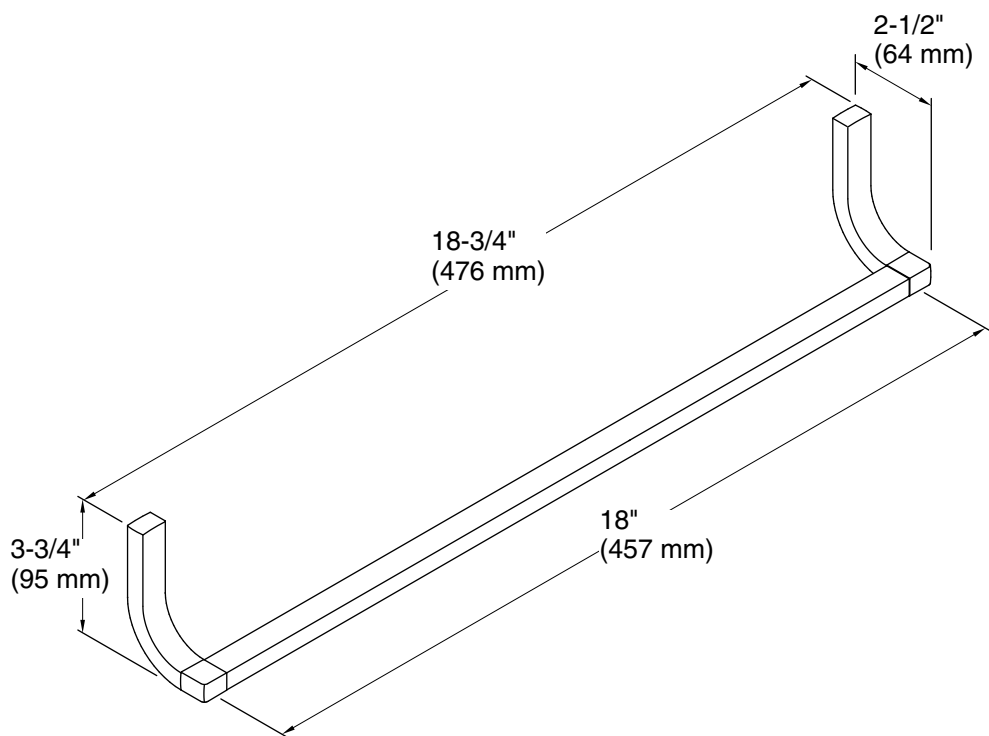

Color	Code	Description
	CP	Polished Chrome
	SN	Vibrant® Polished Nickel
	BN	Vibrant® Brushed Nickel

Technical Information

All product dimensions are nominal.

Material: Metal

Notes

Install this product according to the installation guide.