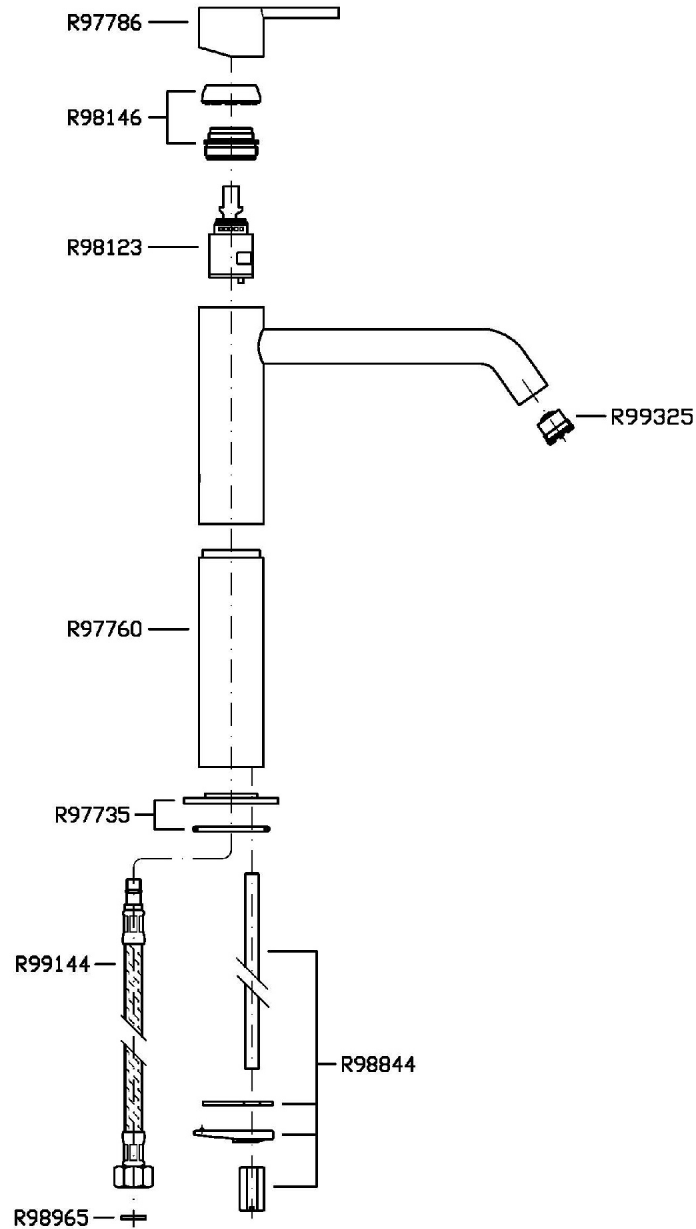

GILL

ZGL709

Esplosi / Exploded