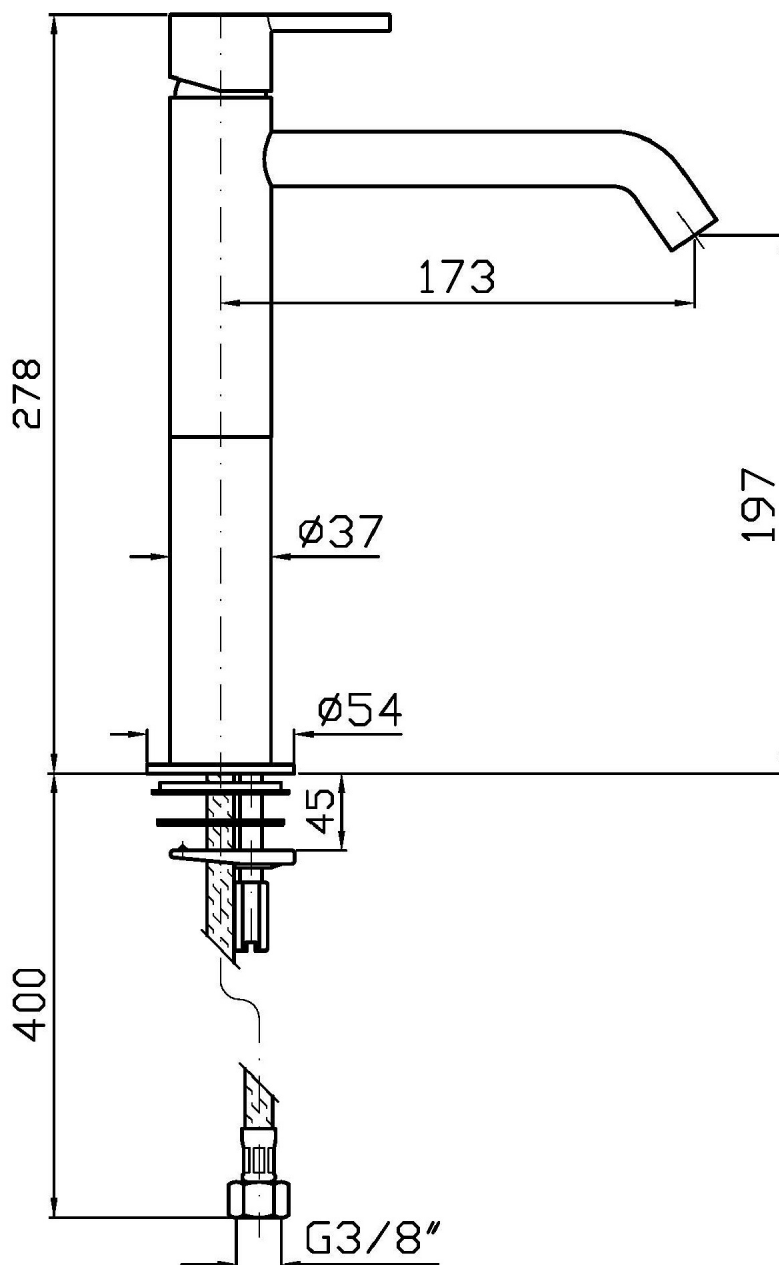

GILL

ZGL709

Disegno Complessivo / Overall Drawing