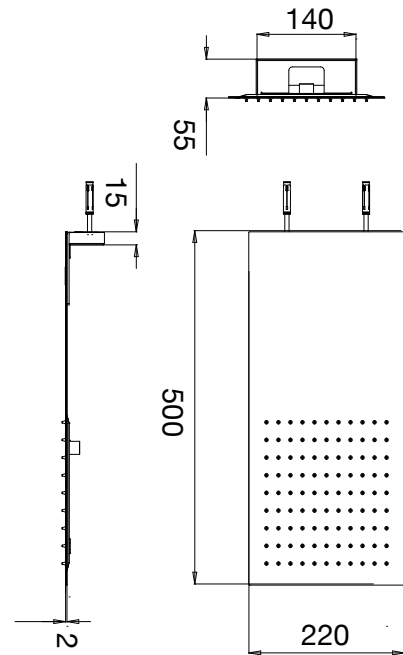

Réf. **82.021**

### CARACTÉRISTIQUES

Pomme raquette rectangle extra plate picots anticalcaire,  
jet pluie raccord 1/2"

*Rectangular "racket" shower head extra flat anti limestone nozzles  
rain shower, jet connection 1/2"*