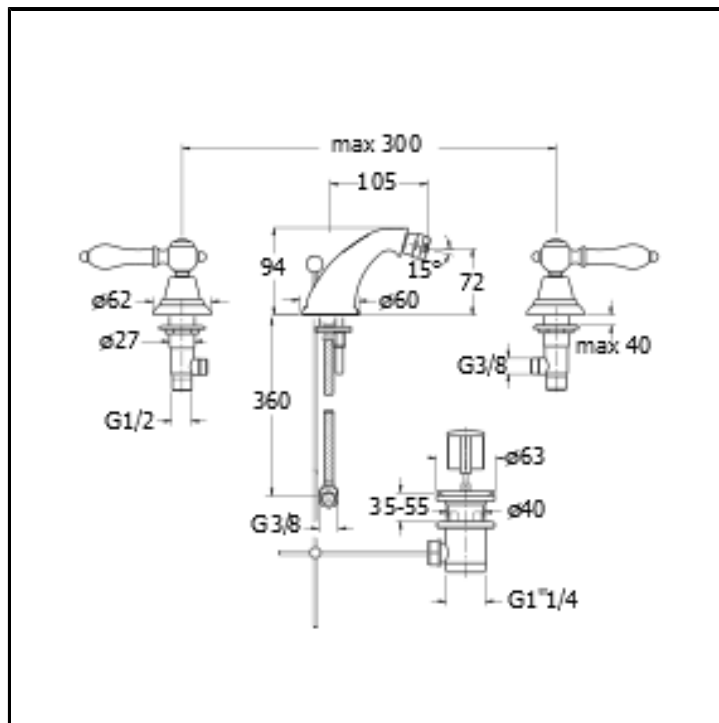

CRICL331

3 hole bidet mixer with 1"1/4 pop up waste

FINITURE

-  Chrome
-  Yellow gold oro
-  Brushed old brass

FEATURES FROM TECHNOLOGIES

-
-
-

COMMAND

- Bicomando