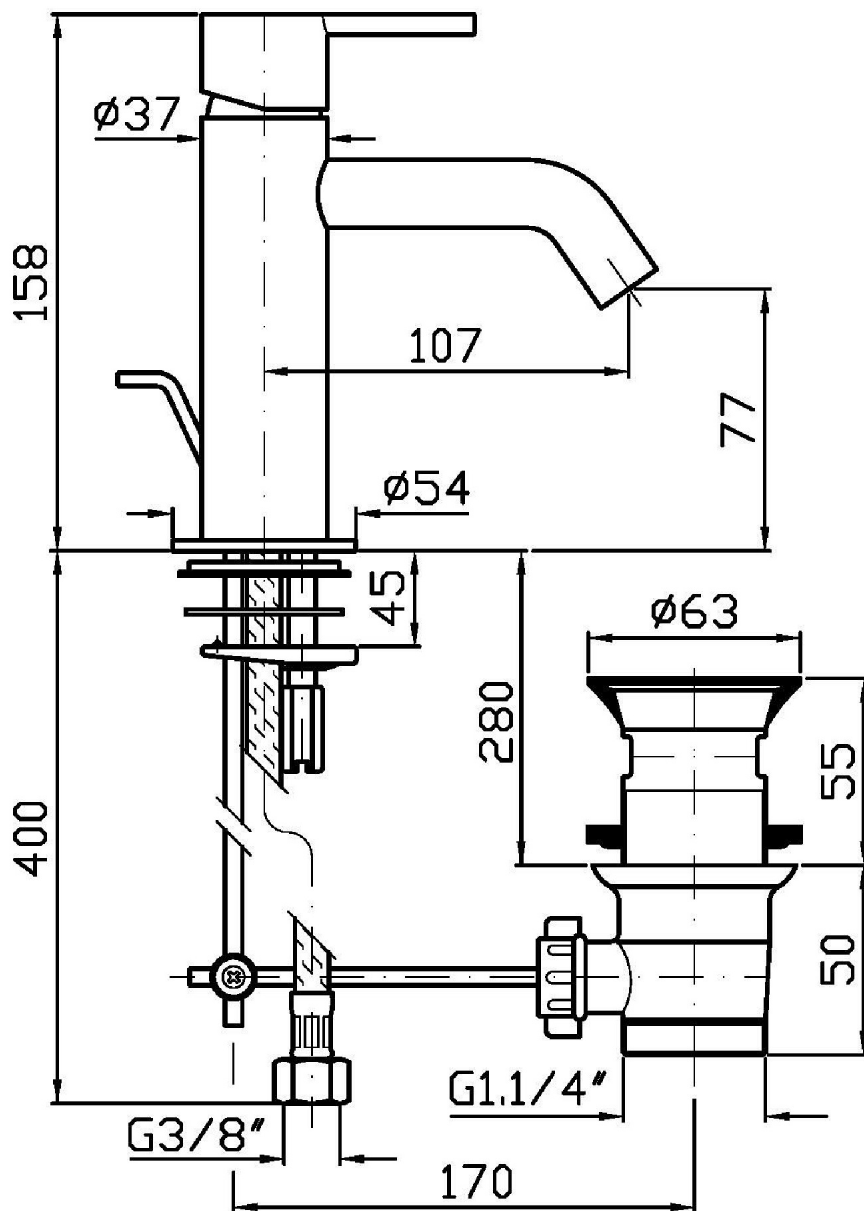

GILL

ZGL704

Disegno Complessivo / Overall Drawing