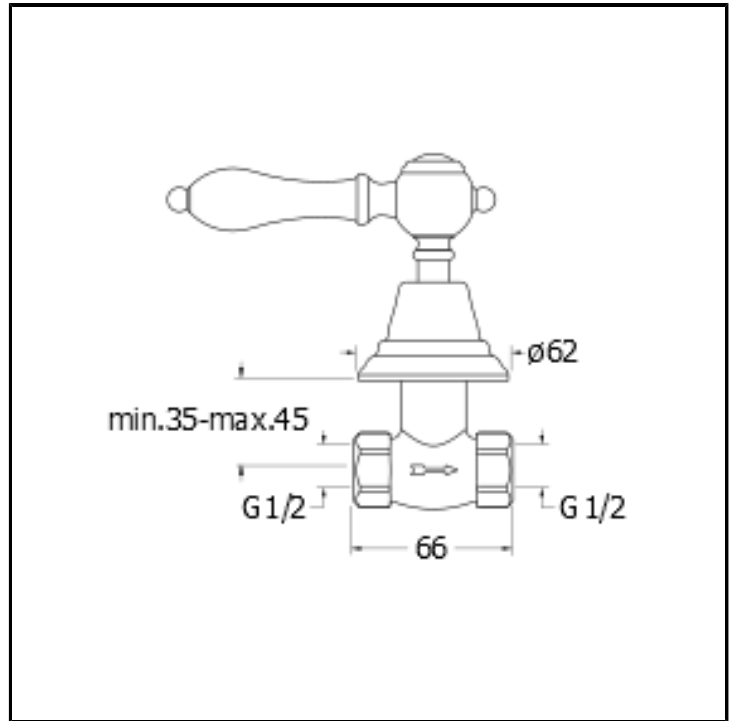

CRICL620

■ CRISTINA
RUBINETTERIE

1/2" stopcock

FINITURE

-  Chrome
-  Yellow gold oro
-  Brushed old brass

CHARACTERISTICS

-

INSTALLATION