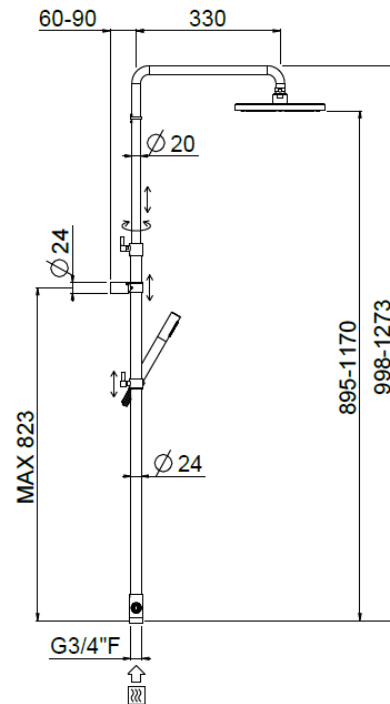

Bridge telescopic 3/4" connection

Bridge telescopic 3/4" connection, Stick shower head
32676X-CRX

TECHNICAL INFORMATION

Bridge turning shower column with adjustable mounting with articulated shower holder, 3/4 connection, adjustable upper holder and diverter. Non-liming inspectable round shower head Ø200 in chromed stainless steel. ABS non-liming inspectable one jet round shower. PVC smooth double anti-torsion flexible hose cm 150. CHROME

Flow rate:

? Doccia o soffione?

PICTURE

SPARE PARTS

FEATURES

Rain jet

Non-liming

adjustable telescopic shower column

double anti-torsion

TECHNICAL DRAWING

FINISHINGS