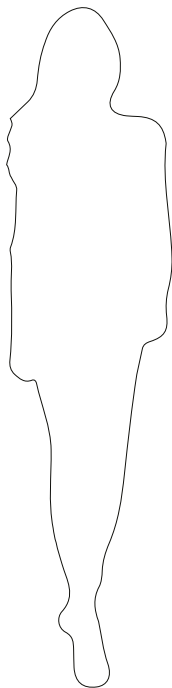

CABINETS & BOOKCASES

MAGNA I | table lamp

DIMENSIONS

Height: 45cm | 17,7"

Length: 23cm | 9,1"

Depth: 14cm | 5,5"

MATERIALS

Body: Brass & Crystal

STANDARD FINISHES

Body: Gold Plated & Crystal White

WEIGHT

Aprox: 25kg | 55,1lbs

LED

Stip LED

PACKAGING

Volume: 0,03m³ | 1,06ft³

Weight: 30kg | 66,14lbs