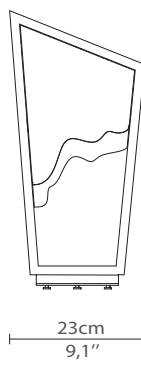

CABINETS & BOOKCASES

MAGNA I | table lamp

DIMENSIONS

Height: 45cm | 17,7"

Length: 23cm | 9,1"

Depth: 14cm | 5,5"

MATERIALS

Body: Brass & Crystal

STANDARD FINISHES

Body: Gold Plated & Crystal White

WEIGHT

Aprox: 25kg | 55,1lbs

LED

Stip LED

PACKAGING

Volume: 0,03m³ | 1,06ft³

Weight: 30kg | 66,14lbs