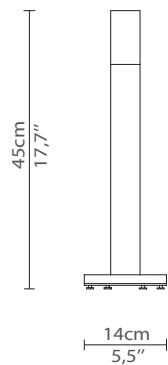

CABINETS & BOOKCASES

MAGNA I | table lamp

DIMENSIONS

Height: 45cm | 17,7"

Length: 23cm | 9,1"

Depth: 14cm | 5,5"

MATERIALS

Body: Brass & Crystal

STANDARD FINISHES

Body: Gold Plated & Crystal White

WEIGHT

Aprox: 25kg | 55,1lbs

LED

Stip LED

PACKAGING

Volume: 0,03m³ | 1,06ft³

Weight: 30kg | 66,14lbs