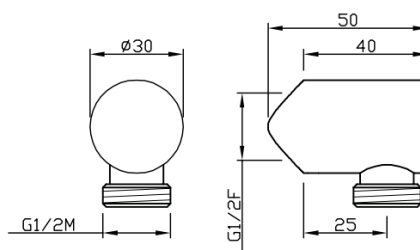

Connection

Flexible plug connection
70230-CR

TECHNICAL INFORMATION

Brass connection 1/2"FM for flexible hose for shower column.
CHROME

FEATURES

PICTURE

TECHNICAL DRAWING

SPARE PARTS