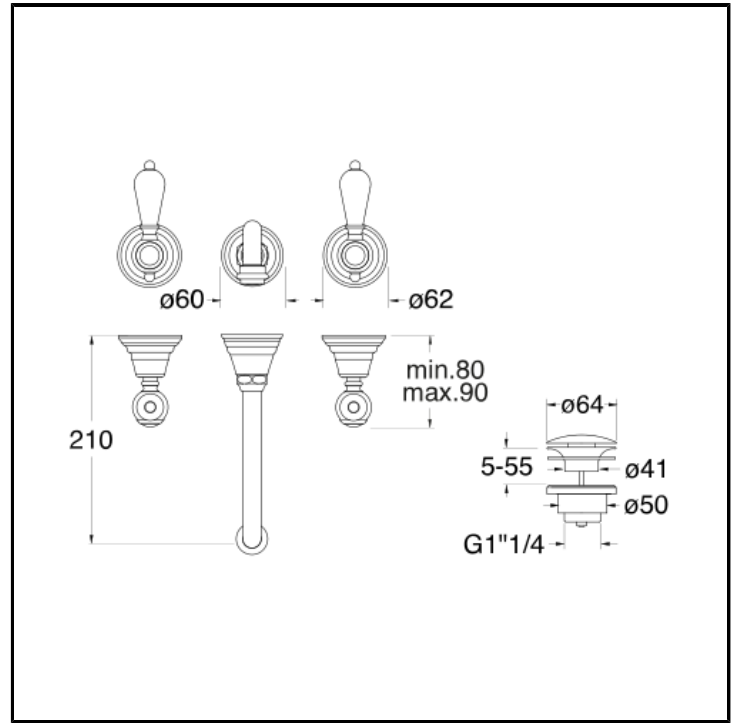

CRICL242

■ CRISTINA
RUBINETTERIE

Wall mounted basin mixer REGULAR external parts for CRICS233 (side controls) - CRICS234 (right side) with 1"1/4 Up&Down waste

FINITURE

-  Chrome
-  Yellow gold oro
-  Brushed old brass

FEATURES (MODEL NAME SIDE)

- Regular

FEATURES FROM TECHNOLOGIES

-
-
-

COMMAND

- Bicomando

INSTALLATION

- Wall