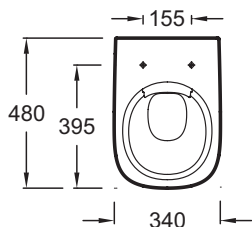

## Features

- DIMENSIONS: 48 x 34 cm
- MATERIAL: Ceramic
- NORMS AND REGULATION: NF ; FDES
- HEIGHT: Comfort
- RIM: Without rim
- SEAT : Included
- WEIGHT: 19 kg
- INSTALLATION TYPE: Wall-hung
- VOLUME OF WATER: 2.6/4 L and 3/6 L
- RIM TYPE: Rimless
- PRODUCT INCLUDED: (seat, support frame and flush plate not included)

## Technical drawing

Product Specification: Compact rimless wall-hung WC pan. EDF101. Collection: STRUKTURA. DIMENSIONS: 48 x 34 cm. WEIGHT: 19 kg. MATERIAL: Ceramic. INSTALLATION TYPE: Wall-hung. NORMS AND REGULATION: NF ; FDES. VOLUME OF WATER: 2.6/4 L and 3/6 L. HEIGHT: Comfort. RIM TYPE: Rimless. RIM: Without rim. PRODUCT INCLUDED: (seat, support frame and flush plate not included). SEAT : Included.