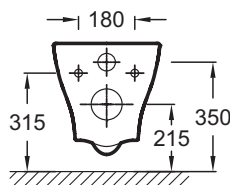

## Features

- DIMENSIONS: 48 x 34 cm
- MATERIAL: Ceramic
- NORMS AND REGULATION: NF ; FDES
- HEIGHT: Comfort
- RIM: Without rim
- SEAT : Included
- WEIGHT: 19 kg
- INSTALLATION TYPE: Wall-hung
- VOLUME OF WATER: 2.6/4 L and 3/6 L
- RIM TYPE: Rimless
- PRODUCT INCLUDED: (seat, support frame and flush plate not included)

## Technical drawing

Product Specification: Compact rimless wall-hung WC pan. EDF101. Collection: STRUKTURA. DIMENSIONS: 48 x 34 cm. WEIGHT: 19 kg. MATERIAL: Ceramic. INSTALLATION TYPE: Wall-hung. NORMS AND REGULATION: NF ; FDES. VOLUME OF WATER: 2.6/4 L and 3/6 L. HEIGHT: Comfort. RIM TYPE: Rimless. RIM: Without rim. PRODUCT INCLUDED: (seat, support frame and flush plate not included). SEAT : Included.