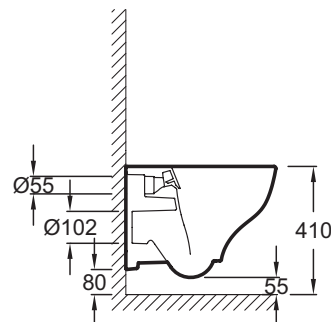

## Features

- DIMENSIONS: 48 x 34 cm
- MATERIAL: Ceramic
- NORMS AND REGULATION: NF ; FDES
- HEIGHT: Comfort
- RIM: Without rim
- SEAT : Included
- WEIGHT: 19 kg
- INSTALLATION TYPE: Wall-hung
- VOLUME OF WATER: 2.6/4 L and 3/6 L
- RIM TYPE: Rimless
- PRODUCT INCLUDED: (seat, support frame and flush plate not included)

## Technical drawing

Product Specification: Compact rimless wall-hung WC pan. EDF101. Collection: STRUKTURA. DIMENSIONS: 48 x 34 cm. WEIGHT: 19 kg. MATERIAL: Ceramic. INSTALLATION TYPE: Wall-hung. NORMS AND REGULATION: NF ; FDES. VOLUME OF WATER: 2.6/4 L and 3/6 L. HEIGHT: Comfort. RIM TYPE: Rimless. RIM: Without rim. PRODUCT INCLUDED: (seat, support frame and flush plate not included). SEAT : Included.