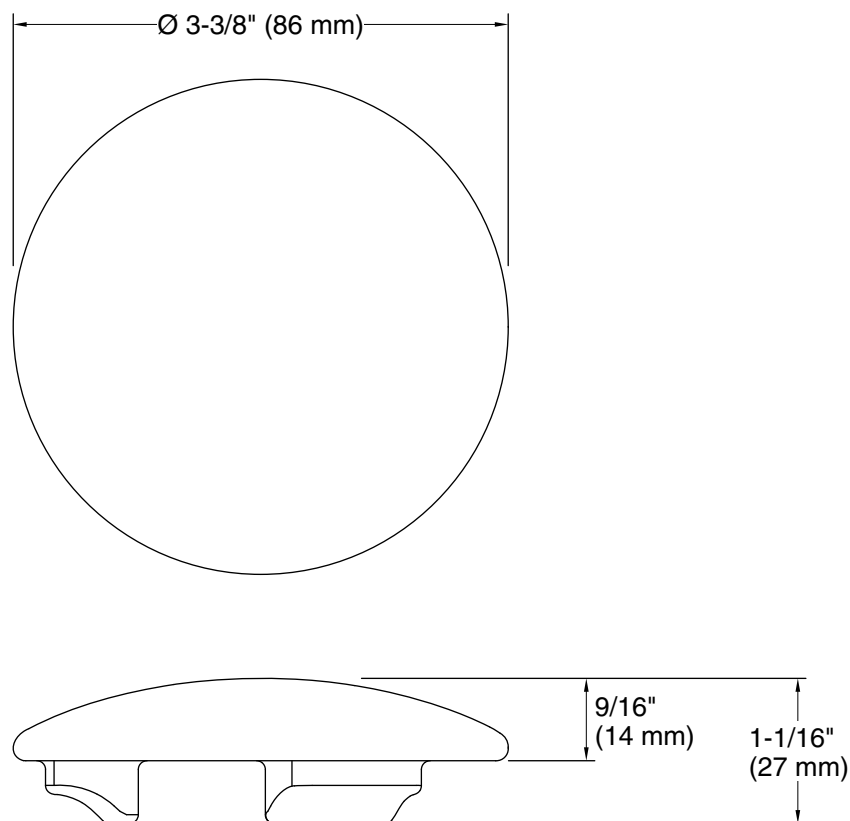

Available Colors/Finishes

Color tiles intended for reference only.

Color	Code	Description
	CS6	Biancone
	CS7	Grey Foussana

Technical Information

All product dimensions are nominal.

Material: Natural Stone