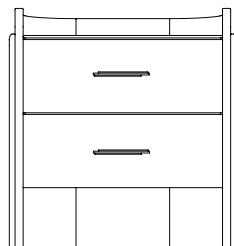

CABINETS & BOOKCASES

CHARLA | nightstand

46,5cm
18,31"

60cm
23,62"

56cm
22,05"

DIMENSIONS

Height: 60cm | 23,62"

Length: 56cm | 22,05"

Depth: 46,5cm | 18,31"

MATERIALS

Body: Brass, wood, glass & leather

STANDARD FINISHES

Body: Polished brass, black lacquer, walnut root, smoked glass, black & grey leather

WEIGHT

Aprox: 30kg | 66,14lbs

PACKAGING

Volume: 0,15m³ | 5,3ft³

Weight: 40kg | 88,18lb