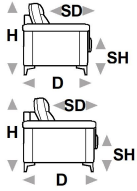

Multicovering / Components / Optional vers.

1133_m

Feet

PL2071

Ottoman

With the reservation of carrying for production purposes and without advanced notices modifications on the materials, coverings and dimensions of the product as indicated in the relevant specification. The given dimensions and volume are of indicative value being subject to the production process tolerances.

↑ fold following the dotted line ↑

beta.premium 1133

L Length - H Height - D Depth - SH Seat Height - SD Seat Depth
 Dimensions refer to maximum sizes of the version with closed mechanism (where available).