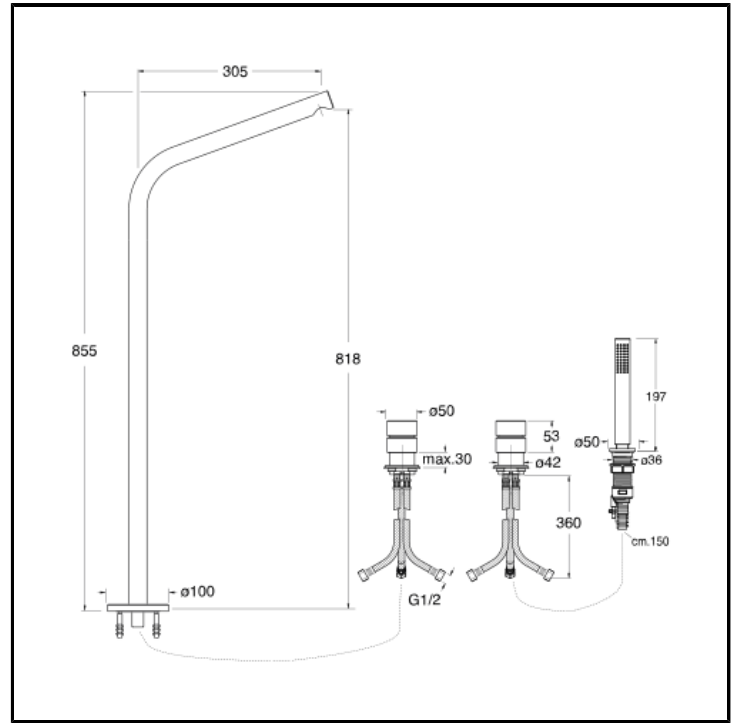

3 hole deck mounted bath mixer with floor mounted spout, pull-out anti-lime hand shower with independent mixing and FOLLOW ME