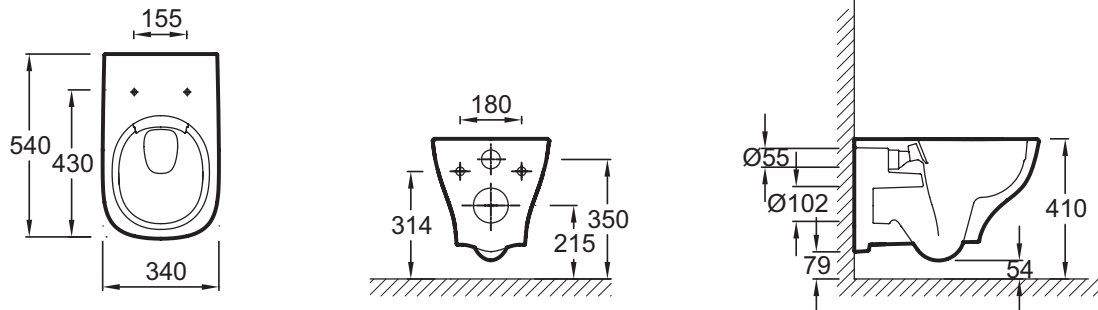

**EDE101**

**Collection:** STRUKTURA

**Finish\*:**

00 - White

**Main features:**

**Features**

- DIMENSIONS: 54 x 34 cm
- MATERIAL: Ceramic
- NORMS AND REGULATION: NF
- HEIGHT: Comfort
- RIM: Without rim
- SEAT : Included
- WEIGHT: 25 kg
- INSTALLATION TYPE: Wall-hung
- VOLUME OF WATER: 2.6/4 L and 3/6 L
- RIM TYPE: Rimless
- PRODUCT INCLUDED: (seat, support frame and flush plate not included)

**Technical drawing**

Product Specification: Rimless wall-hung WC pan. EDE101. Collection: STRUKTURA. DIMENSIONS: 54 x 34 cm. WEIGHT: 25 kg. MATERIAL: Ceramic. INSTALLATION TYPE: Wall-hung. NORMS AND REGULATION: NF. VOLUME OF WATER: 2.6/4 L and 3/6 L. HEIGHT: Comfort. RIM TYPE: Rimless. RIM: Without rim. PRODUCT INCLUDED: (seat, support frame and flush plate not included). SEAT : Included.