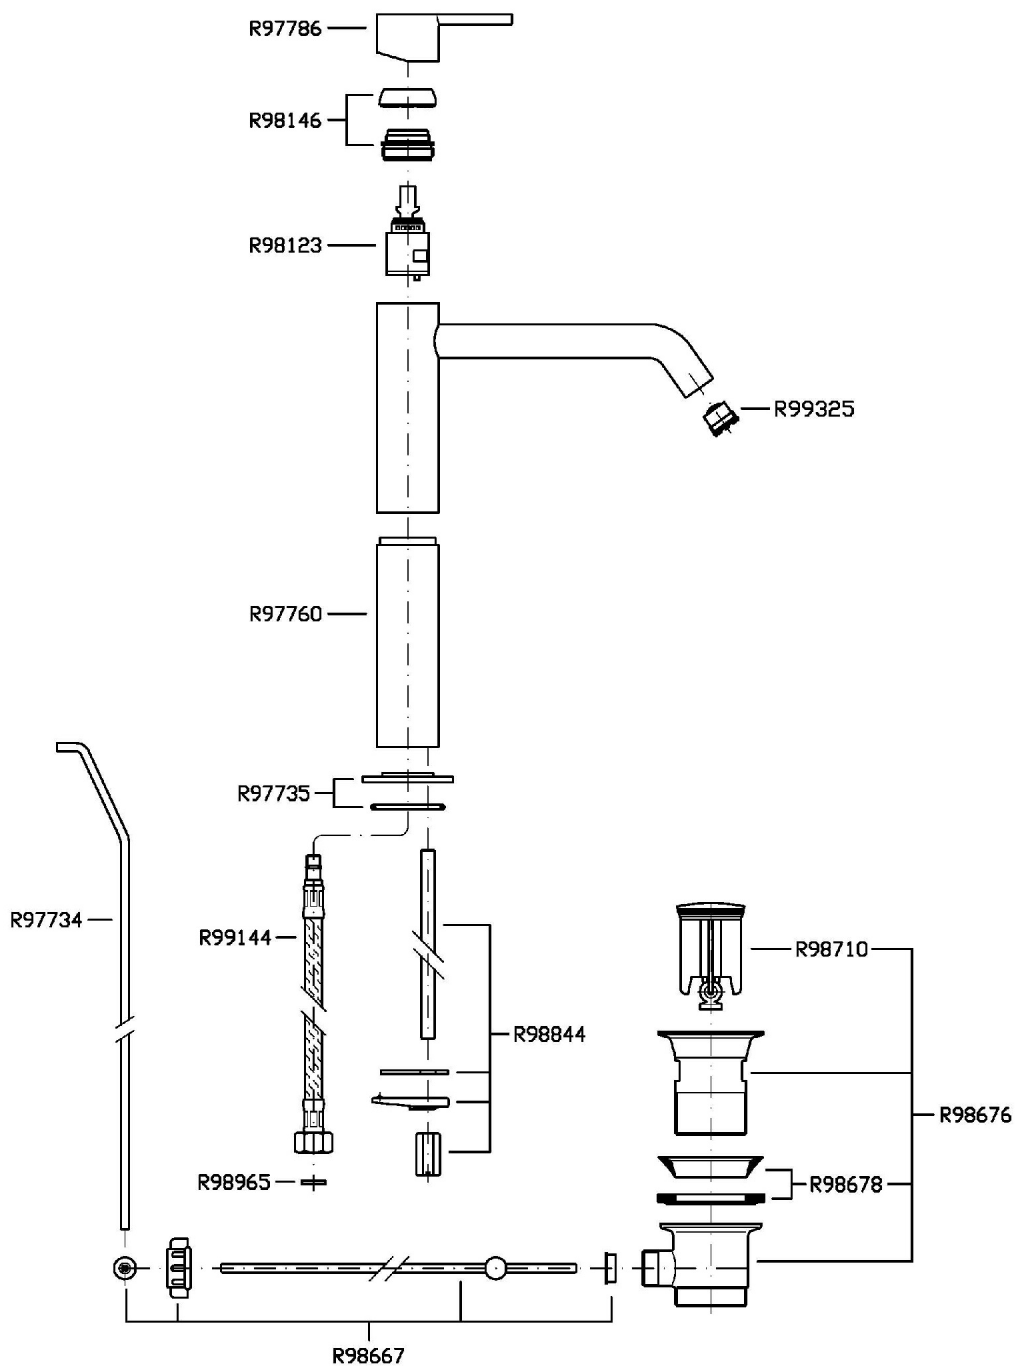

Single lever basin mixer with high spout, aerator, 1¼" pop-up waste, flexible tails.

Finiture / Finishes

Cromo / Chrome

Nickel Spazzolato /
Brushed Nickel

C3

Nero Opaco Goffrato /
Embossed Matt Black

N1

GILL

ZGL706

Disegno Complessivo / Overall Drawing

GILL

ZGL706

Esplosi / Exploded

GILL

ZGL706

Portate / Flowrates (lt/min)

PRESSIONE PRESSURE	1 BAR	2 BAR	3 BAR	4 BAR	5 BAR
P1 LAVABO BASIN	3,7	5,1	5,4	5,4	5,4
P2					
P3					
P4					
P5					

GILL

ZGL706

Pesi e Misure / Weights and Sizes

Peso (Kg) Weight (lb)	2,80 (Kg)	6,17 (lb)
Volume test (dc3) - (in3)	7,50 (dc3)	457,68 (in3)
h (mm) - (in)	90,00 (mm)	3,54 (in)
L1 (mm) - (in)	250,00 (mm)	9,84 (in)
L2 (mm) - (in)	333,00 (mm)	13,11 (in)