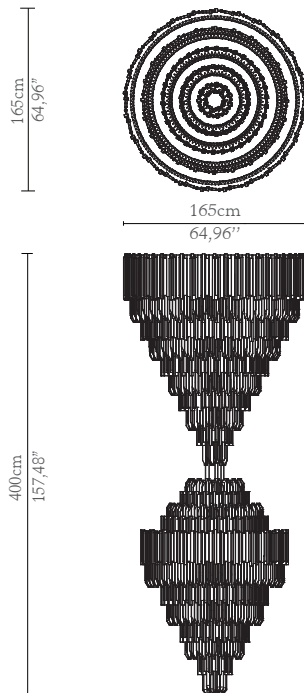

CABINETS & BOOKCASES

EMPIRE XL | chandelier

DIMENSIONS

Height: 400cm | 157,48"

Length: 165cm | 64,96"

Depth: 165cm | 64,96"

MATERIALS

Body: Brass & Crystal Glass

STANDARD FINISHES

Body: Gold plated

WEIGHT

Aprox: 591kg | 1302,93 lbs

BULBS

132x g9 Halogen Bulbs (40W max)*USA not included

Voltage: 220-240V

PACKAGING

Volume: 4,6m³ | 162,44ft³

Weight: 601Kg | 1324,98 lbs