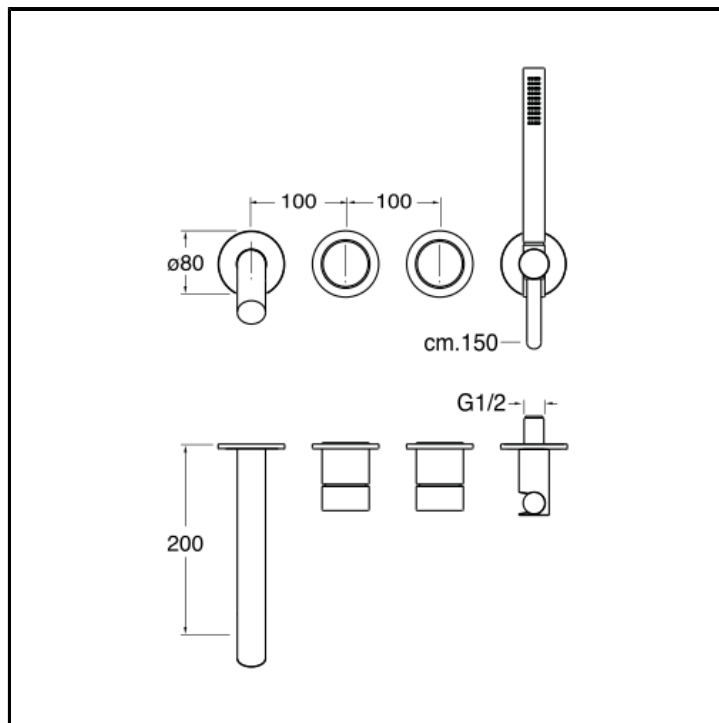

Bath/shower mixer external parts for CRICS100 (right side) - CRICS101 (left side) with 3 outlet diverter, anti-lime hand shower, LONG LIFE flexible hose

FINITURE

 Brushed stainless steel AISI

CHARACTERISTICS