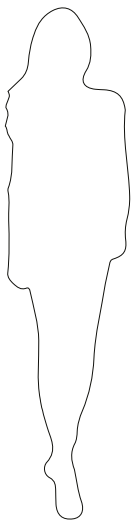

CABINETS & BOOKCASES

TYCHO TORCH | wall left

DIMENSIONS

Height: 162cm | 63,78"

Length: 34cm | 13,39"

Depth: 20cm | 7,87"

MATERIALS

Body: Brass & Crystal Glass