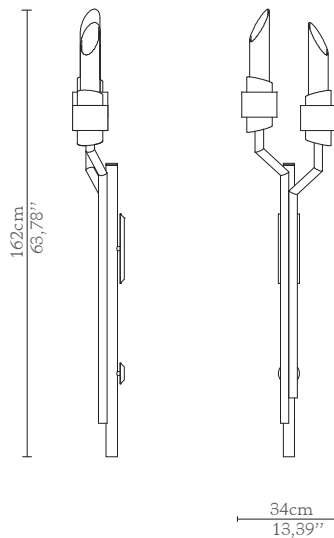

CABINETS & BOOKCASES

TYCHO TORCH | wall left

DIMENSIONS

Height: 162cm | 63,78"

Length: 34cm | 13,39"

Depth: 20cm | 7,87"

MATERIALS

Body: Brass & Crystal Glass

STANDARD FINISHES

Body: Gold plated

WEIGHT

Aprox: 18kg | 39,68lbs

BULBS

2x g9 Halogen Bulbs (40W

max)*USA not included

Voltage: 220-240V

PACKAGING

Volume: 0,22m³ | 7,8ft³

Weight: 28kg | 61,73lbs