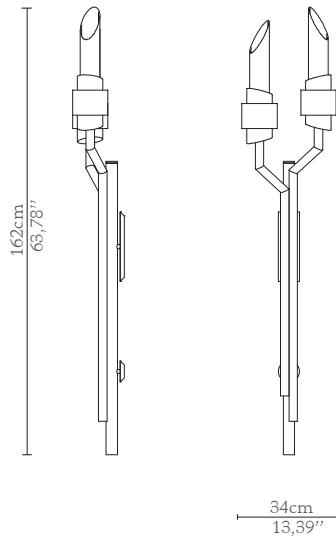

## DIMENSIONS

Height: 162cm | 63,78"

Length: 34cm | 13,39"

Depth: 20cm | 7,87"

## WEIGHT

Aprox: 18kg | 39,68lbs

## PACKAGING

Volume: 0,22m<sup>3</sup> | 7,8ft<sup>3</sup>

Weight: 28kg | 61,73lbs