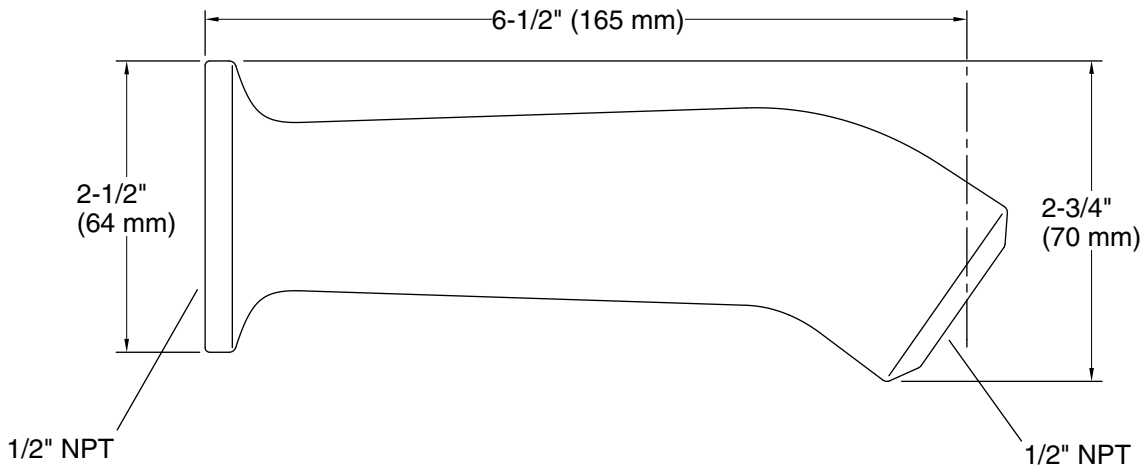

Technical Information

All product dimensions are nominal.

Material: Brass

Notes

Measure your actual product for roughing-in details.