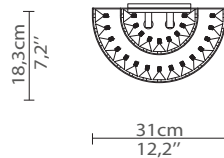

CABINETS & BOOKCASES

LIBERTY I | wall

DIMENSIONS

Height: 64,5cm | 25,39"

Length: 31cm | 12,2"

Depth: 18,3cm | 7,2"

MATERIALS

Body: Brass & Crystal Glass

STANDARD FINISHES

Body: Gold plated

WEIGHT

Aprox: 12kg | 26,46lbs

BULBS

4x g9 Halogen Bulbs (40W max)*USA not included

Voltage: 220-240V

PACKAGING

Volume: 0,37m³ | 13,8t³

Weight: 15kg | 33,07lbs