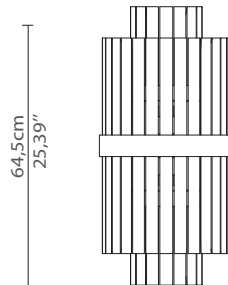

CABINETS & BOOKCASES

LIBERTY I | wall

DIMENSIONS

Height: 64,5cm | 25,39"

Length: 31cm | 12,2"

Depth: 18,3cm | 7,2"

MATERIALS

Body: Brass & Crystal Glass

STANDARD FINISHES

Body: Gold plated

WEIGHT

Aprox: 12kg | 26,46lbs

BULBS

4x g9 Halogen Bulbs (40W max)*USA not included

Voltage: 220-240V

PACKAGING

Volume: 0,37m³ | 13,8t³

Weight: 15kg | 33,07lbs