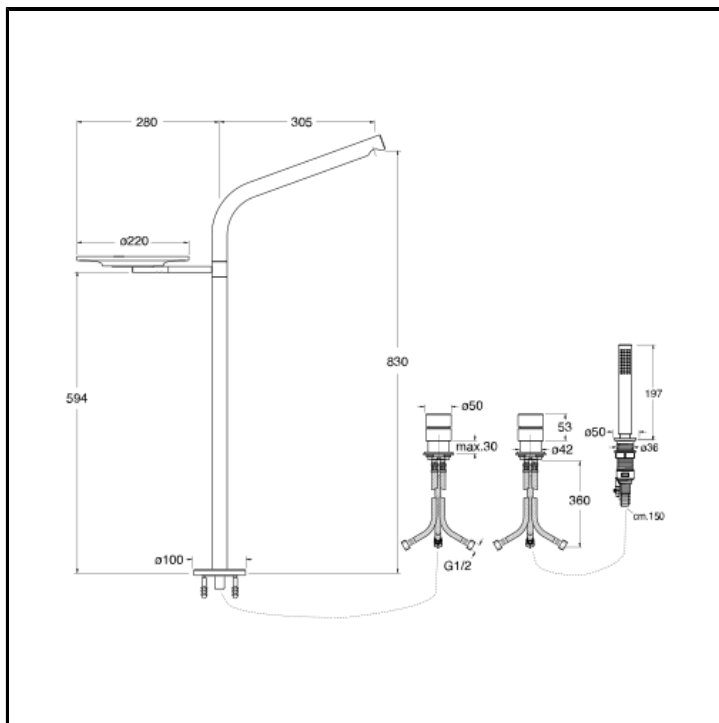

3 hole deck mounted bath mixer with floor mounted spout with swivel accessory, pull-out anti-lime hand shower with independent mixing and FOLLOW ME

FINITURE

 Brushed stainless steel AISI

COMMAND

- Monocontrol