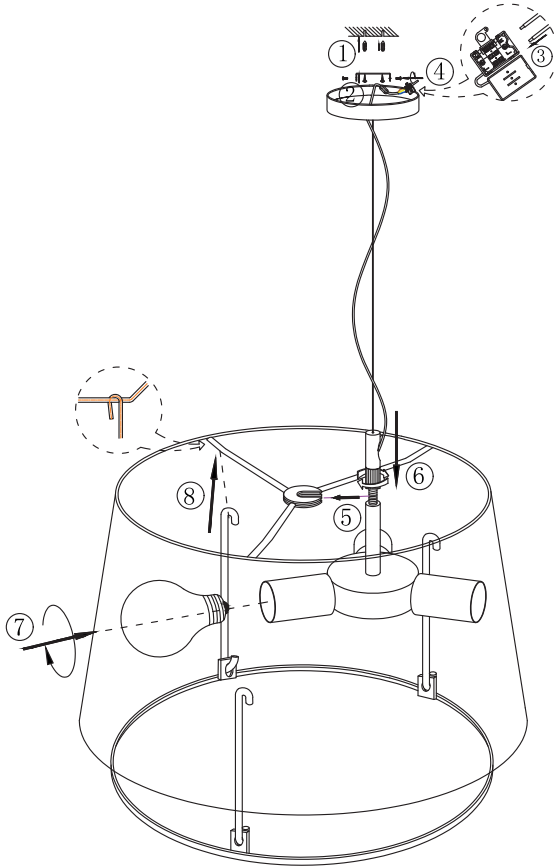

Instruction

Collection: Modern
Series: Toronto
Model: MOD974-PLBase-03-Black

3 x E27 (40w)

MAYTONI
DECORATIVE LIGHTING

www.maytoni.de