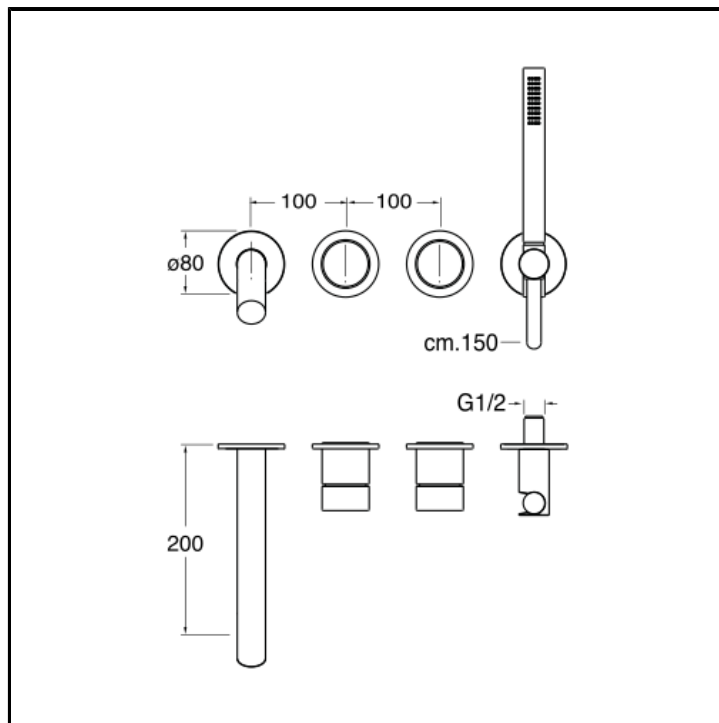

Bath/shower mixer external parts for CRICS100 (right side) - CRICS101 (left side) with 2 outlet diverter, LONG LIFE flexible hose, anti-lime hand shower

FINITURE

 Brushed stainless steel AISI

CHARACTERISTICS