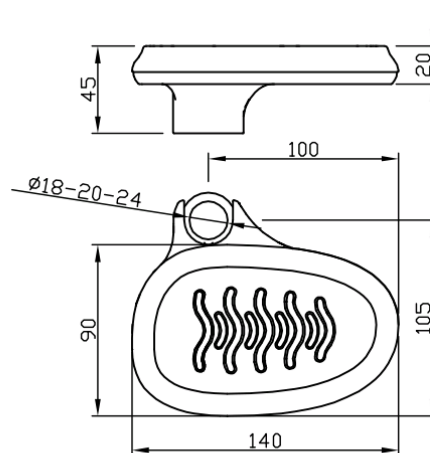

Soap dish

Soap dish for shaft
70200-CR

TECHNICAL INFORMATION

Soap dish for Ø24-22-20- 18. CHROME

FEATURES

PICTURE

TECHNICAL DRAWING

SPARE PARTS