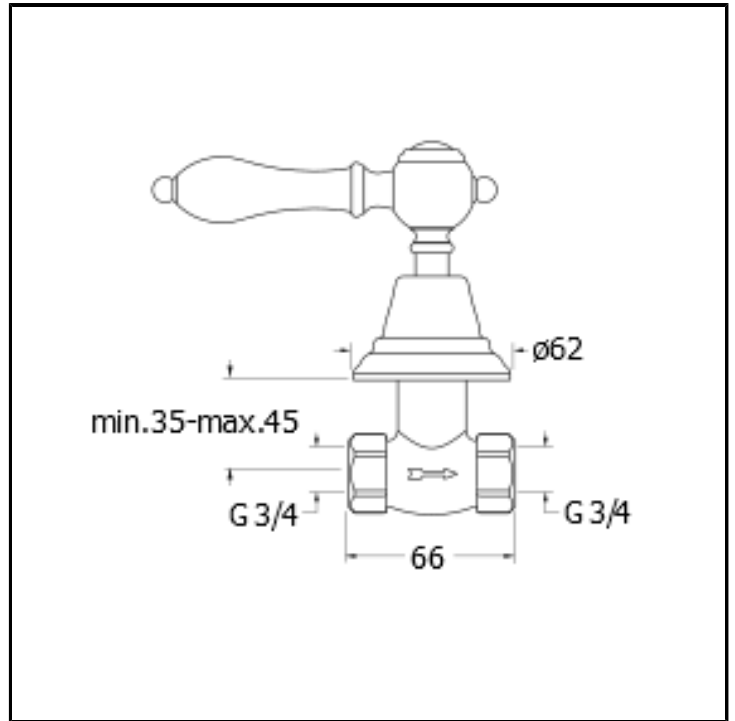

3/4" stopcock

FINITURE

-  Chrome
-  Yellow gold oro
-  Brushed old brass

CHARACTERISTICS

-

INSTALLATION

- Wall

TPOLOGY