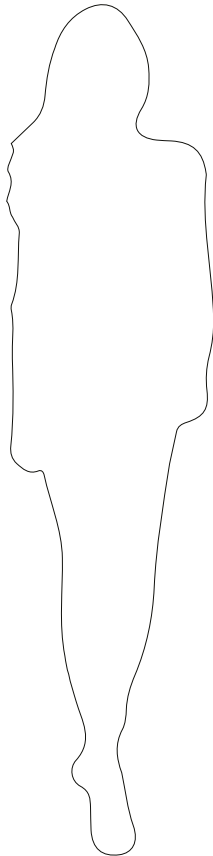

CABINETS & BOOKCASES

MCQUEEN | pendant

DIMENSIONS

Cord Height Adjustable with 200cm
| 78,74"

Height: 85cm | 33,46"

Length: 22cm | 8,66"

Depth: 22cm | 8,66"

MATERIALS

Body: Brass & Swarovski Crystals

STANDARD FINISHES

Body: Hammered Brass, Gold plated
& Amber Swarovski Crystals

WEIGHT

Aprox: 32kg | 70,55lbs

BULBS

6x g9 Halogen Bulbs (40W

max)*USA not included