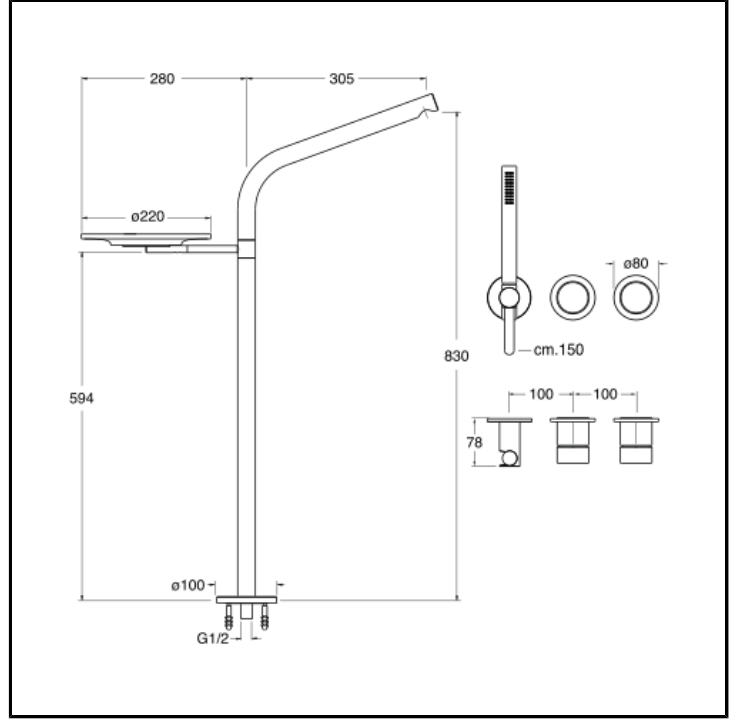

Bath mixer external parts for CRICS100 (right side) - CRICS101 (left side) with 2 outlet diverter, floor mounted spout with swivel accessory, anti-lime hand shower, LONG LIFE flexible hose

FINITURE

 Brushed stainless steel AISI

COMMAND

- Monocontrol

INSTALLATION

- Floor

TPOLOGY

-

ENVIRONMENT

- Bathroom