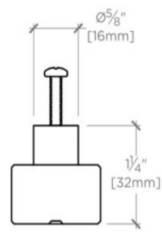

### PRODUCT FEATURES

Inspired by record player volume controls

Pair with Waterworks extensive line of Decibel fittings and faucets

Includes per fixing: 8-32 Truss Head Machine Screw-Combo-Slotted

## DECIBEL

Decibel 1 1/4" Knob

DBHW01

MOUNTING HARDWARE INCLUDED		
STYLE #	DESCRIPTION	QTY
998945	Service Parts 8-32 1" Truss Head Machine Screw, Combo, Slotted	1
998946	Service Parts 8-32 1/2" Truss Head Machine Screw, Combo, Slotted	1

TOP VIEW SCALE: 6"=1'-0"

ISO VIEW SCALE: 6"=1'-0"

FRONT VIEW SCALE: 6"=1'-0"

SIDE VIEW SCALE: 6"=1'-0"