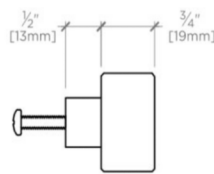

## DECIBEL

Decibel 1 1/4" Knob

DBHW01

MOUNTING HARDWARE INCLUDED		
STYLE #	DESCRIPTION	QTY
998945	Service Parts 8-32 1" Truss Head Machine Screw, Combo, Slotted	1
998946	Service Parts 8-32 1/2" Truss Head Machine Screw, Combo, Slotted	1

TOP VIEW SCALE: 6"=1'-0"

ISO VIEW SCALE: 6"=1'-0"

FRONT VIEW SCALE: 6"=1'-0"

SIDE VIEW SCALE: 6"=1'-0"